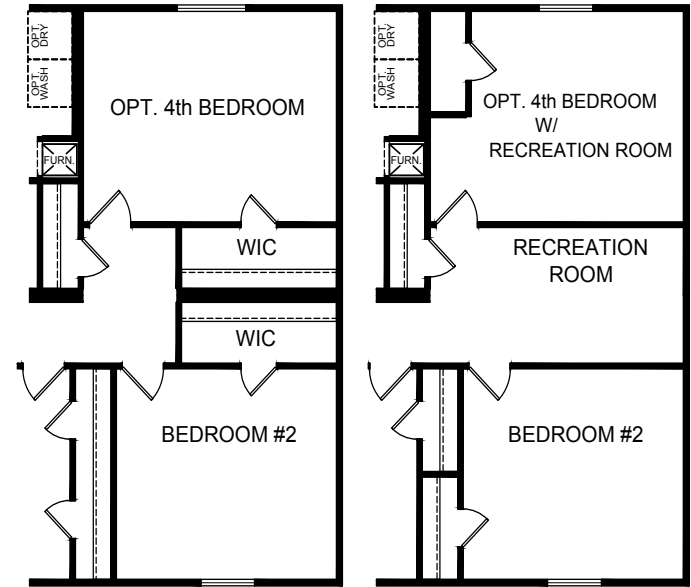

Ardmore

Champion Estate Series, Multi-Section

3 Bedroom, 2 Bath
Approx. 1,941 Sq. Ft.

Last Updated: 12-17-13

501A S. Burleson Blvd.,
Burleson, TX 76028

I authorize Factory Expo to build my house, per this plan.
X _____
Customer Signature/Date