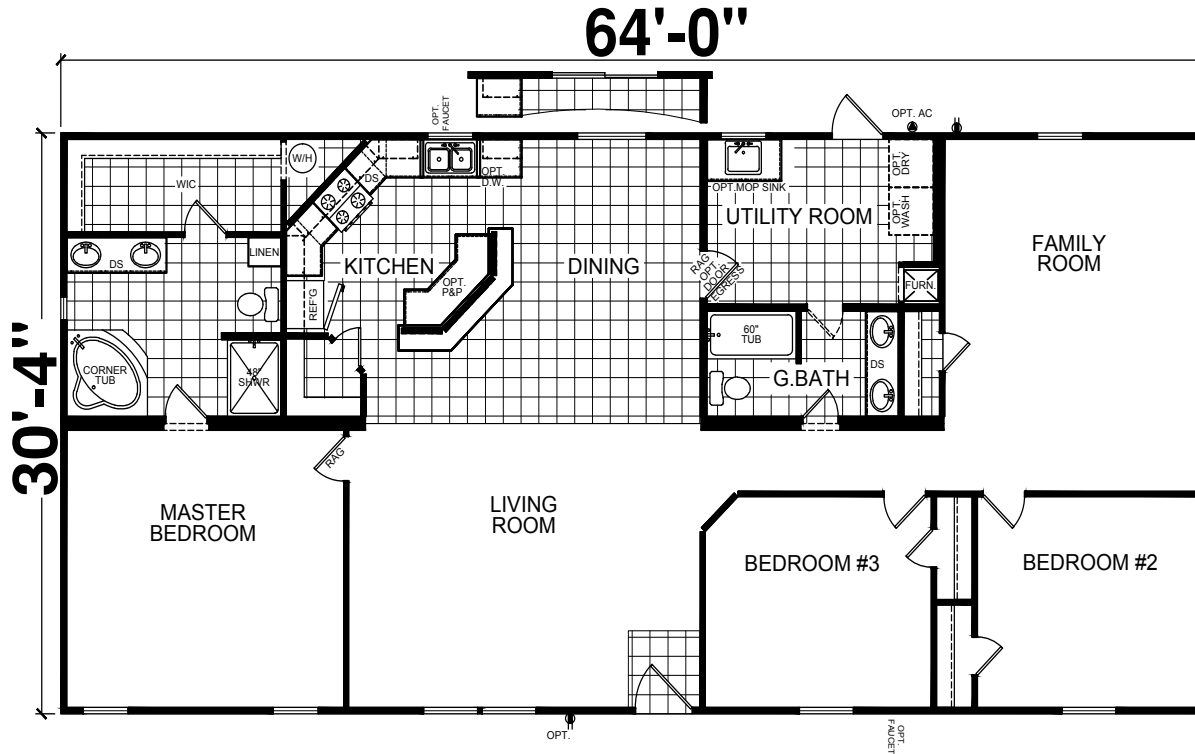

Ardmore

Champion Estate Series, Multi-Section

3 Bedroom, 2 Bath
Approx. 1,941 Sq. Ft.

Last Updated: 12-17-13

501A S. Burleson Blvd.,
Burleson, TX 76028

I authorize Factory Expo to build my house, per this plan.
X _____
Customer Signature/Date