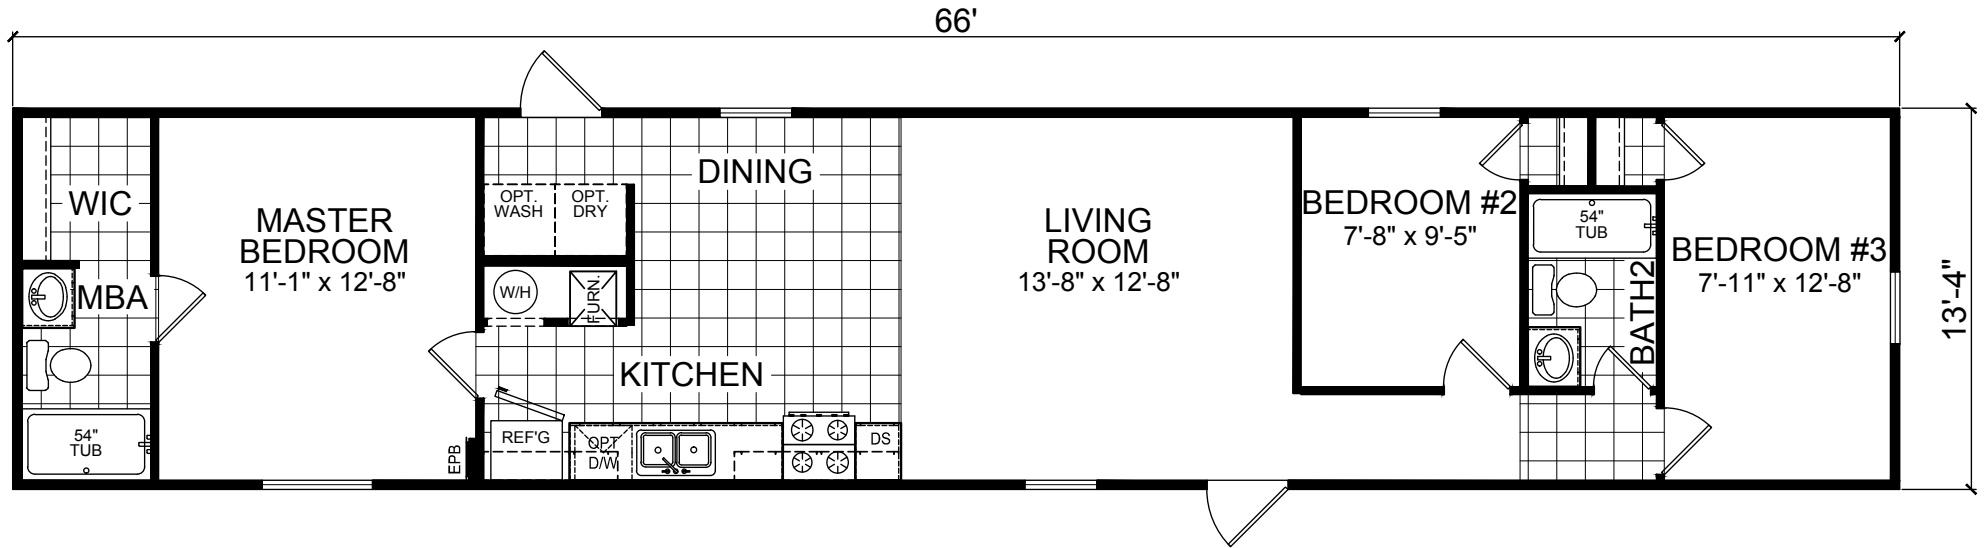

Cooper

Redman Classic Series, Single Section

3 Bedroom, 2 Bath
Approx. 880 Sq. Ft.

Last Updated: 8-19-13

501A S. Burleson Blvd.,
Burleson, TX 76028

I authorize Factory Expo to build my house, per this plan.