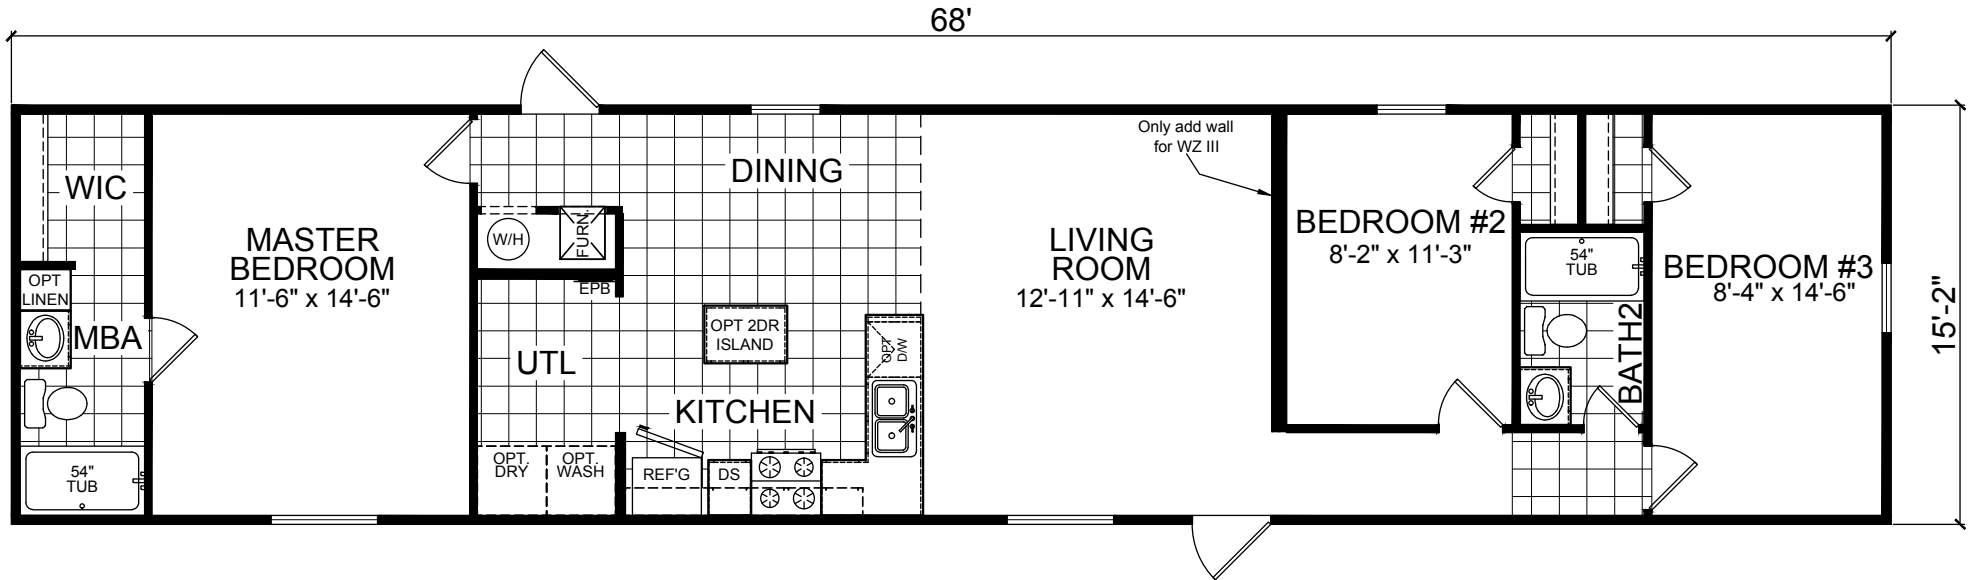

Lavon

Redman Classic Series, Single Section

3 Bedroom, 2 Bath
Approx. 1,031 Sq. Ft.

Last Updated: 8-19-13

501A S. Burleson Blvd.,
Burleson, TX 76028

I authorize Factory Expo to build my house, per this plan.