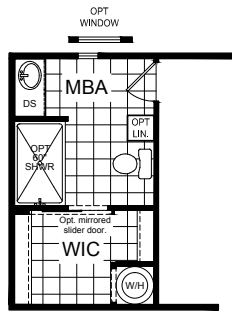

Sabine

Champion Select Series, Single Section

3 Bedroom, 2 Bath
Approx. 1,152 Sq. Ft.

Last Updated: 9-2-15

OPTIONAL 60" SHOWER

OPTIONAL GLAMOUR BATH

OPTIONAL KITCHEN

501A S. Burleson Blvd.,
Burleson, TX 76028