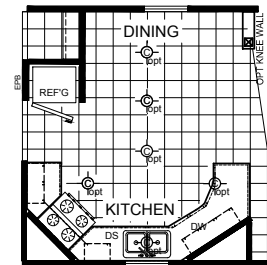

Sabine

Champion Select Series, Single Section

3 Bedroom, 2 Bath
Approx. 1,152 Sq. Ft.

Last Updated: 9-2-15

OPTIONAL 60" SHOWER

OPTIONAL GLAMOUR BATH

OPTIONAL KITCHEN

501A S. Burleson Blvd.,
Burleson, TX 76028