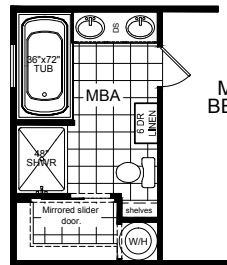

Sabine

Champion Select Series, Single Section

3 Bedroom, 2 Bath
Approx. 1,152 Sq. Ft.

Last Updated: 9-2-15

OPTIONAL 60" SHOWER

OPTIONAL GLAMOUR BATH

OPTIONAL KITCHEN

501A S. Burleson Blvd.,
Burleson, TX 76028