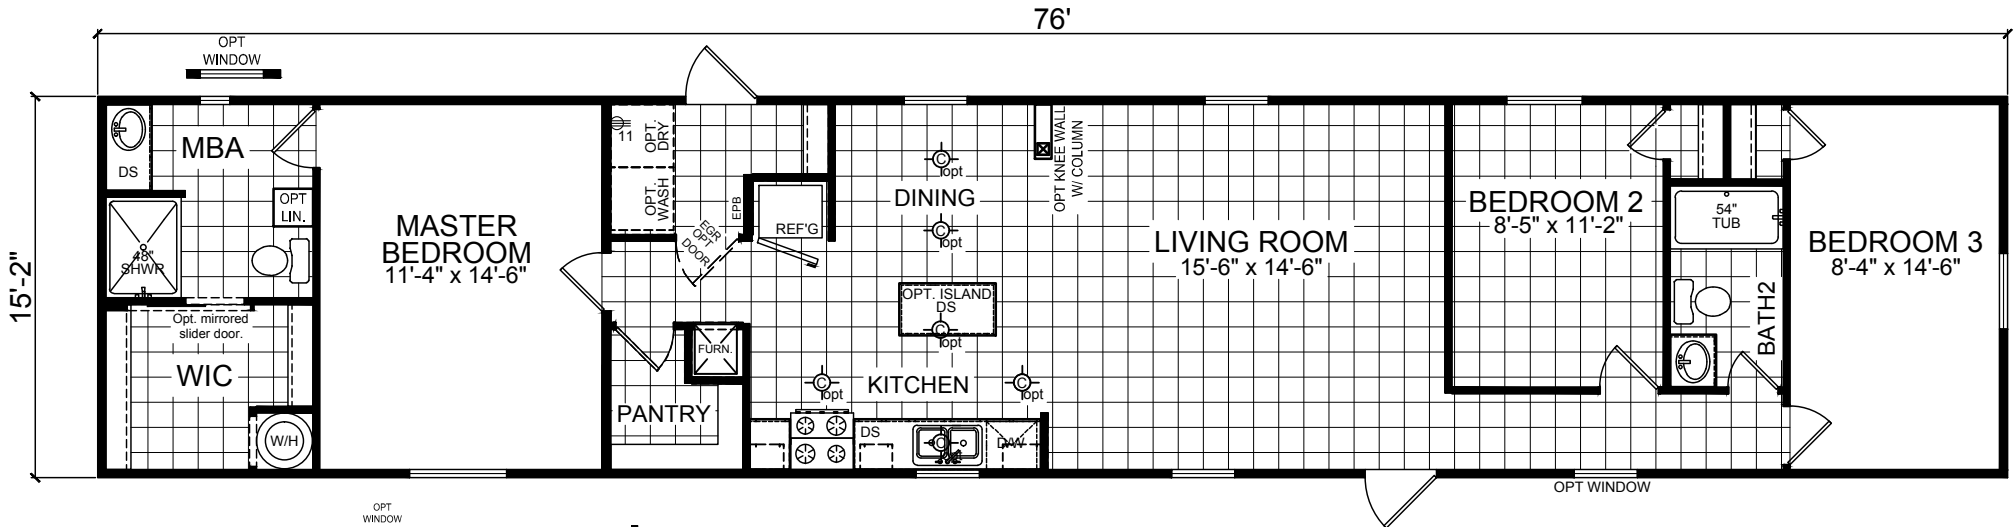

Sabine

Champion Select Series, Single Section

3 Bedroom, 2 Bath
Approx. 1,152 Sq. Ft.

Last Updated: 9-2-15

OPTIONAL 60" SHOWER

OPTIONAL GLAMOUR BATH

OPTIONAL KITCHEN

501A S. Burleson Blvd.,
Burleson, TX 76028