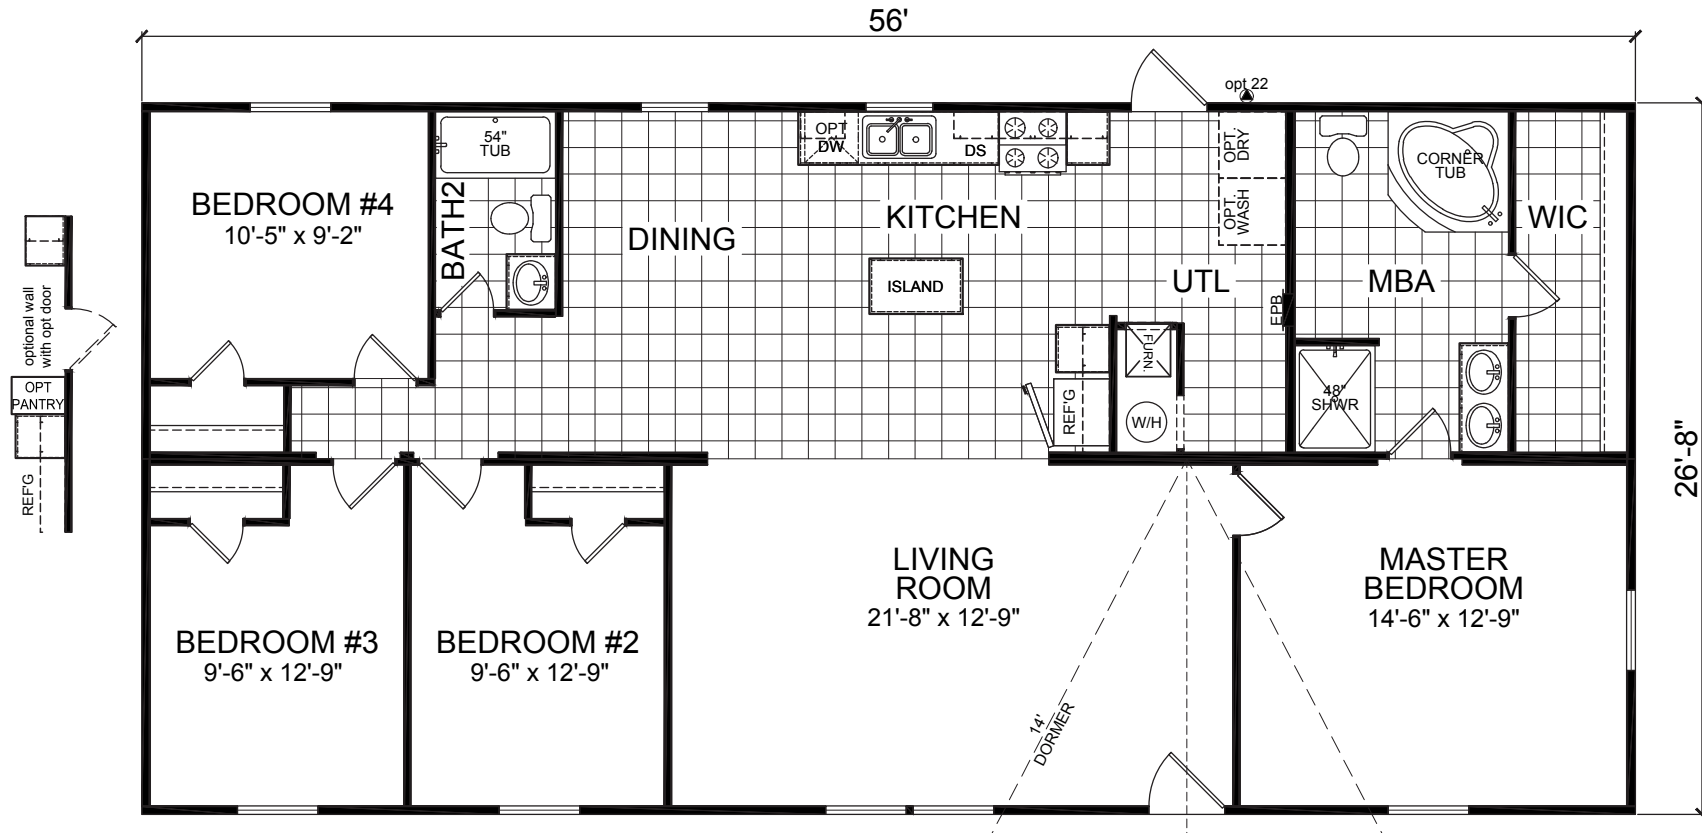

Del Rio

Redman Classic Series, Multi-Section

Factory Expo

"Factory Direct Pricing" HOME CENTERS

4 Bedroom, 2 Bath
Approx. 1,493 Sq. Ft.

Last Updated: 7-21-16

501A S. Burleson Blvd.,
Burleson, TX 76028

I authorize Factory Expo to build my house, per this plan.