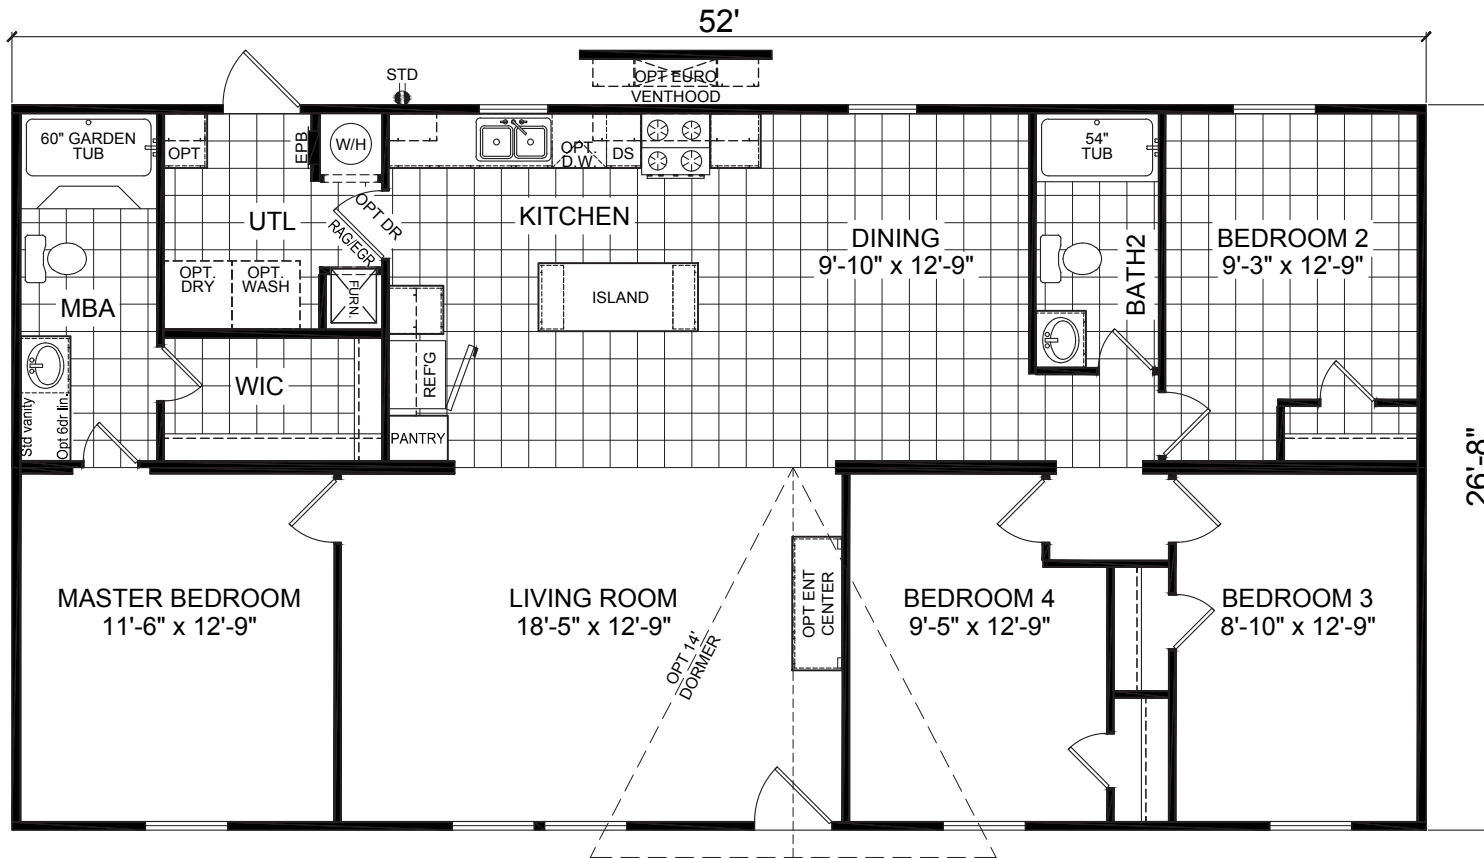

Murphy

Redman Classic Series, Multi-Section

Factory Expo

"Factory Direct Pricing" HOME CENTERS

4 Bedroom, 2 Bath
Approx. 1,387 Sq. Ft.

Last Updated: 7-21-16

501A S. Burleson Blvd.,
Burleson, TX 76028

OPT 60x48
SHWR