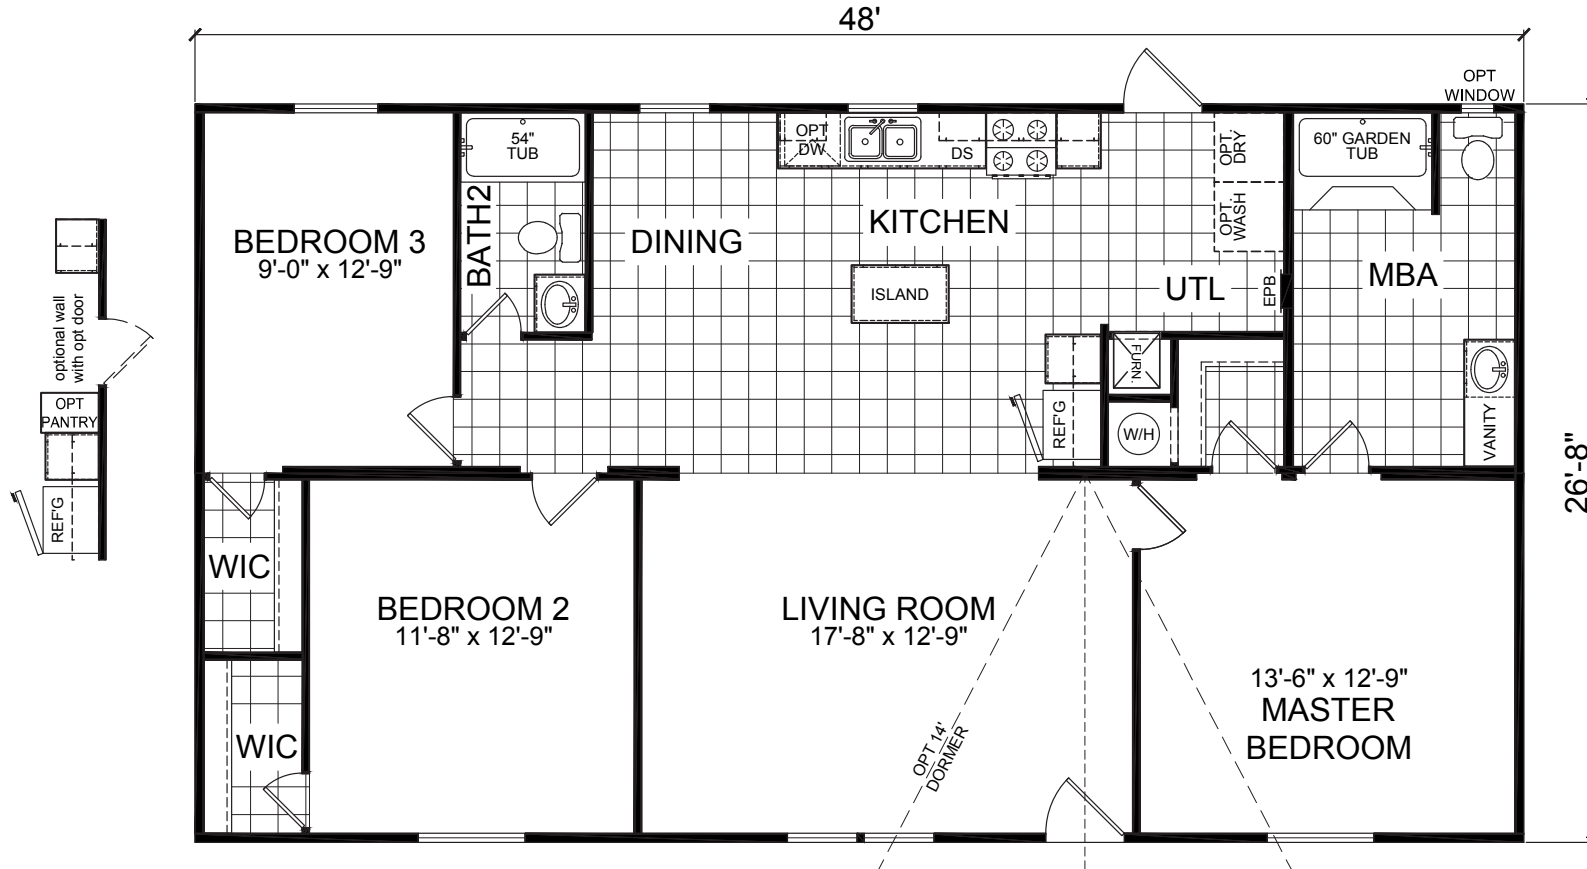

Natalia

Redman Classic Series, Multi-Section

3 Bedroom, 2 Bath
Approx. 1,280 Sq. Ft.

Last Updated: 7-21-16

501A S. Burleson Blvd.,
Burleson, TX 76028

I authorize Factory Expo to build my house, per this plan.