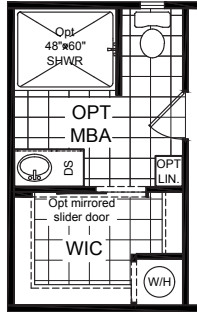

# Factory Expo

"Factory Direct Pricing" HOME CENTERS

3 Bedroom, 2 Bath  
Approx. 1,153 Sq. Ft.

Last Updated: 7-15-16

501A S. Burleson Blvd.,  
Burleson, TX 76028

I authorize Factory Expo to build my house, per this plan.