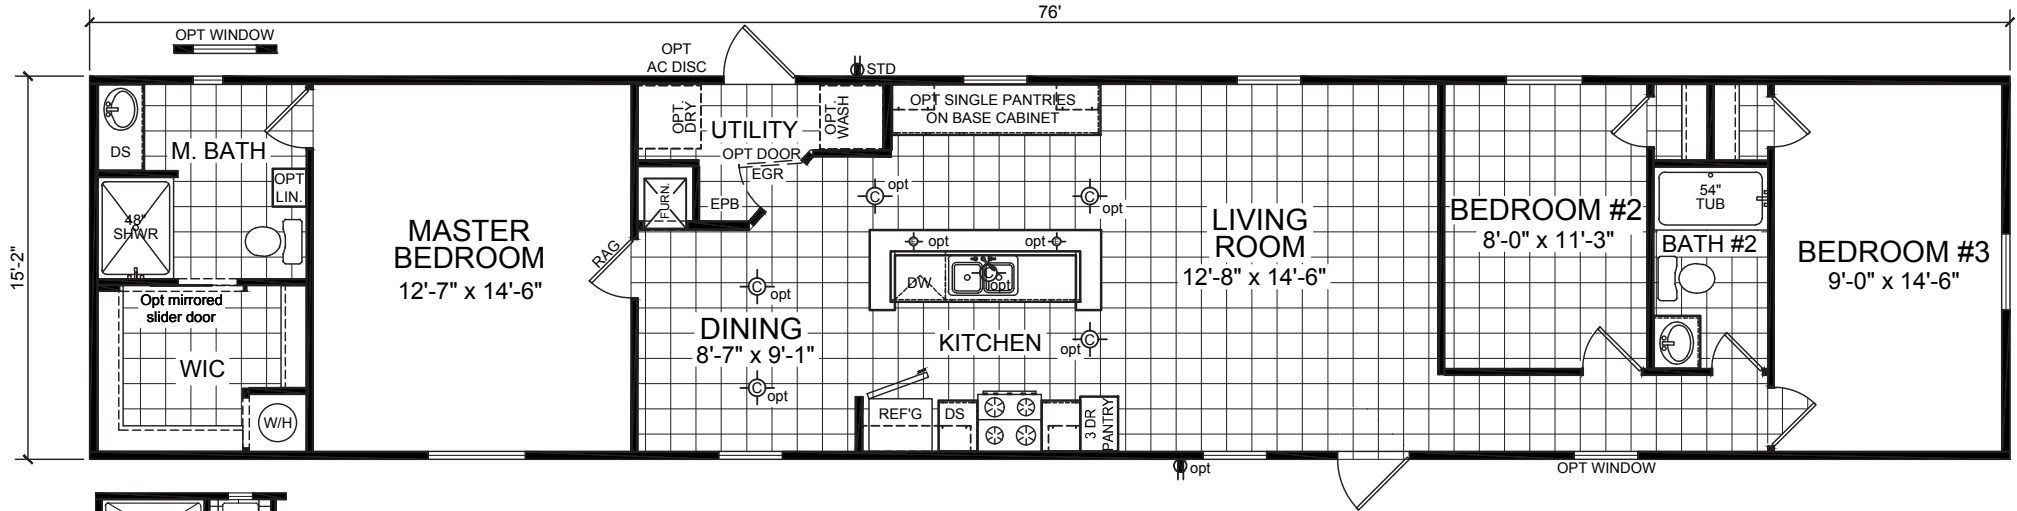

# Factory Expo

"Factory Direct Pricing" HOME CENTERS

3 Bedroom, 2 Bath  
Approx. 1,153 Sq. Ft.

Last Updated: 7-15-16

501A S. Burleson Blvd.,  
Burleson, TX 76028

I authorize Factory Expo to build my house, per this plan.