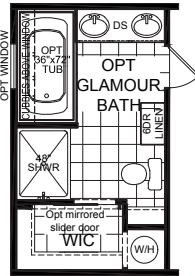

# Factory Expo

"Factory Direct Pricing" HOME CENTERS

3 Bedroom, 2 Bath  
Approx. 1,153 Sq. Ft.

Last Updated: 7-15-16

501A S. Burleson Blvd.,  
Burleson, TX 76028

I authorize Factory Expo to build my house, per this plan.