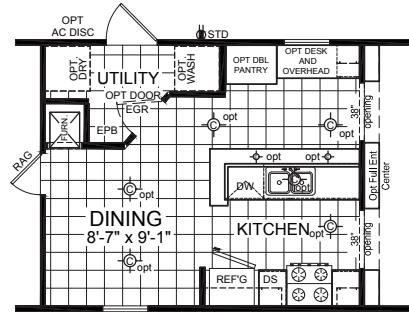

# Factory Expo

"Factory Direct Pricing" HOME CENTERS

3 Bedroom, 2 Bath  
Approx. 1,153 Sq. Ft.

Last Updated: 7-15-16

501A S. Burleson Blvd.,  
Burleson, TX 76028

I authorize Factory Expo to build my house, per this plan.