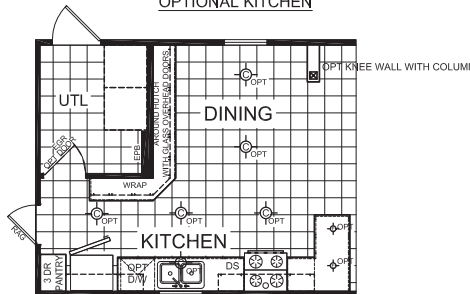

Sundown

Champion Select Series, Single Section

3 Bedroom, 2 Bath
Approx. 1,153 Sq. Ft.

Last Updated: 7-15-16

501A S. Burleson Blvd.,
Burleson, TX 76028

I authorize Factory Expo to build my house, per this plan.