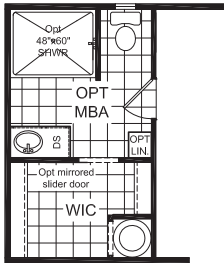

Sundown

Champion Select Series, Single Section

3 Bedroom, 2 Bath
Approx. 1,153 Sq. Ft.

Last Updated: 7-15-16

501A S. Burleson Blvd.,
Burleson, TX 76028

I authorize Factory Expo to build my house, per this plan.