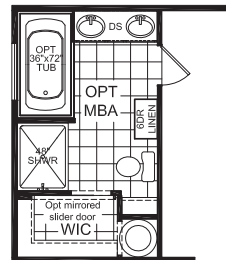

Sundown

Champion Select Series, Single Section

3 Bedroom, 2 Bath
Approx. 1,153 Sq. Ft.

Last Updated: 7-15-16

501A S. Burleson Blvd.,
Burleson, TX 76028

I authorize Factory Expo to build my house, per this plan.