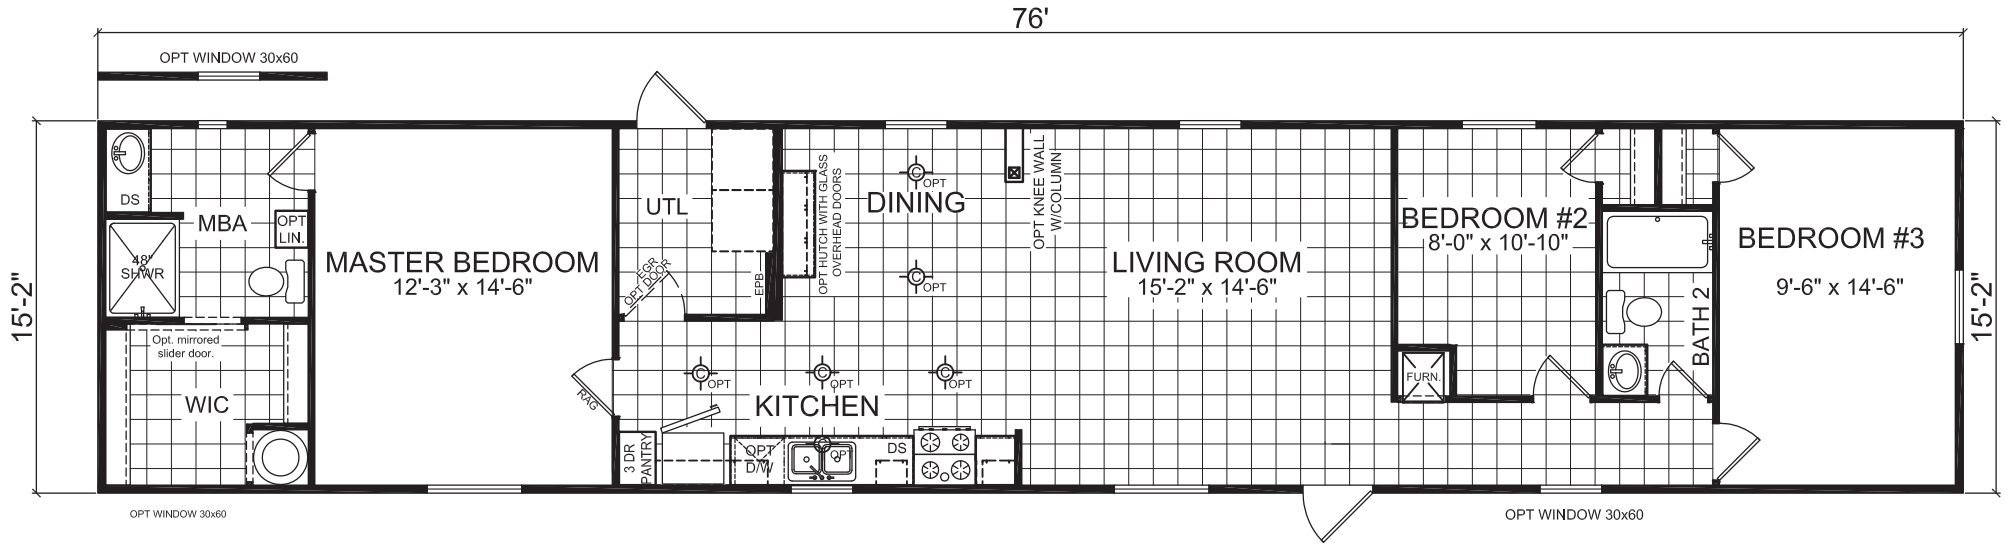

Sundown

Champion Select Series, Single Section

3 Bedroom, 2 Bath
Approx. 1,153 Sq. Ft.

Last Updated: 7-15-16

501A S. Burleson Blvd.,
Burleson, TX 76028

I authorize Factory Expo to build my house, per this plan.