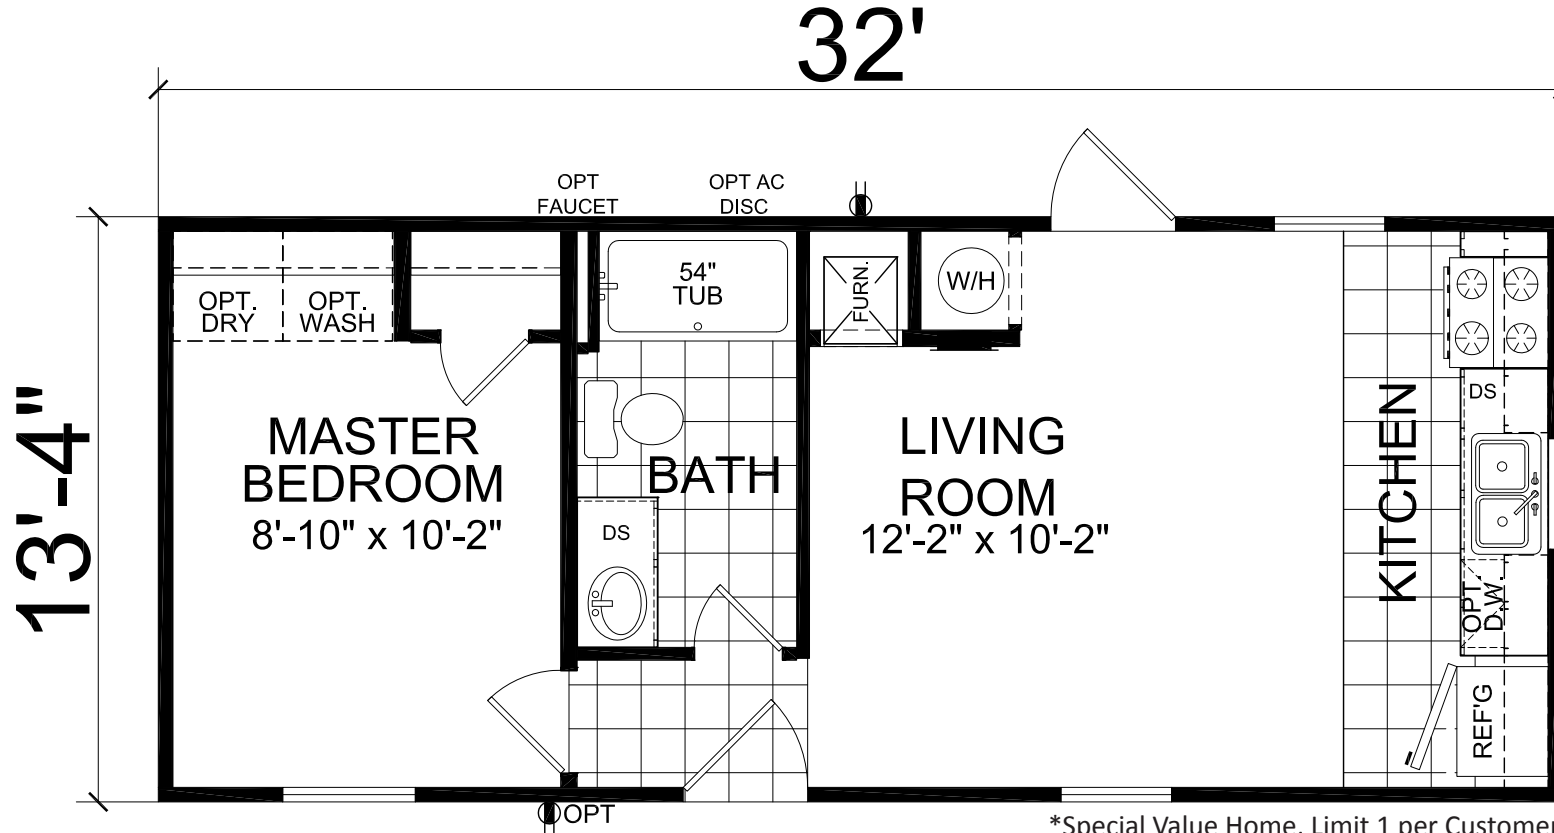

Thrifty

Champion Select Series

Factory Expo

"Factory Direct Pricing" HOME CENTERS

1 Bedrooms, 1 Baths
Approx. 427 Sq. Ft.

Last Updated: 2-27-19

*Special Value Home, Limit 1 per Customer

501A S. Burleson Blvd.,
Burleson, TX 76028