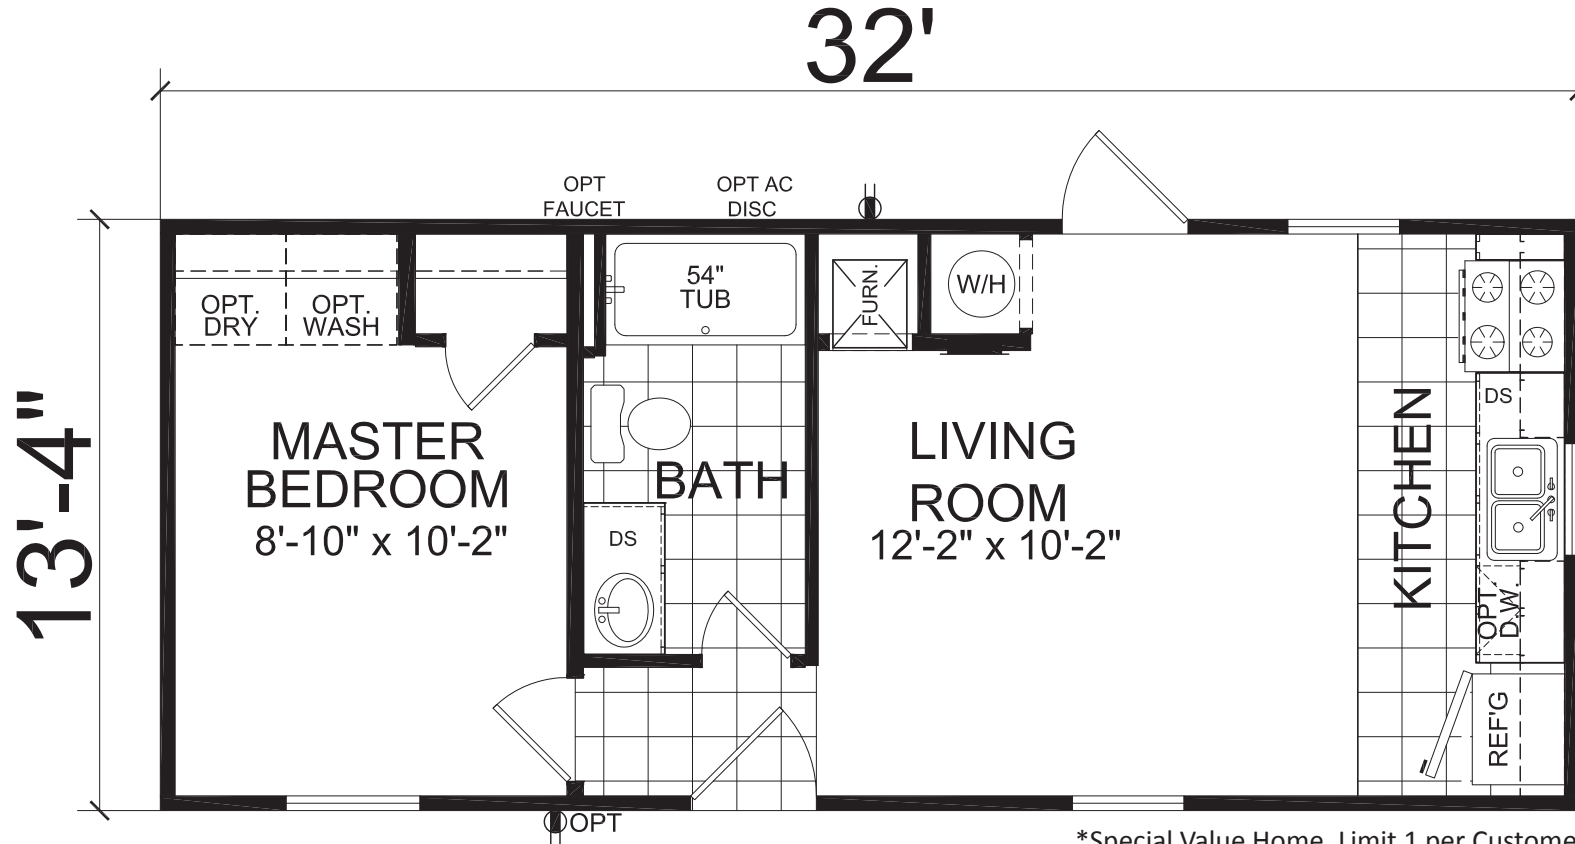

Thrifty

Champion Estate Series, Single Section

1 Bedroom, 1 Bath
Approx. 427 Sq. Ft.

Last Updated: 12-20-16

*Special Value Home, Limit 1 per Customer

501A S. Burleson Blvd.,
Burleson, TX 76028

I authorize Factory Expo to build my house, per this plan.