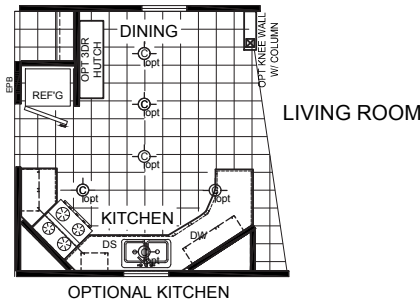

# Benbrook

Champion Select Series

3 Bedroom, 2 Bath  
Approx. 1,092 Sq. Ft.

Last Updated: 10-10-17

501A S. Burleson Blvd.,  
Burleson, TX 76028

I authorize Factory Expo to build my house, per this plan.

X \_\_\_\_\_