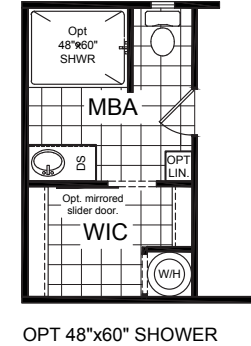

# Benbrook

Champion Select Series

3 Bedroom, 2 Bath  
Approx. 1,092 Sq. Ft.

Last Updated: 10-10-17

501A S. Burleson Blvd.,  
Burleson, TX 76028

I authorize Factory Expo to build my house, per this plan.

X \_\_\_\_\_