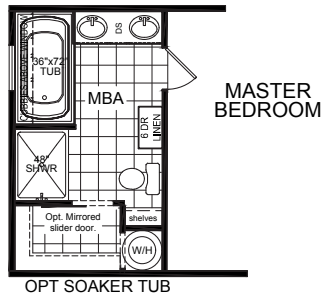

# Benbrook

Champion Select Series

3 Bedroom, 2 Bath  
Approx. 1,092 Sq. Ft.

Last Updated: 10-10-17

501A S. Burleson Blvd.,  
Burleson, TX 76028

I authorize Factory Expo to build my house, per this plan.

X \_\_\_\_\_