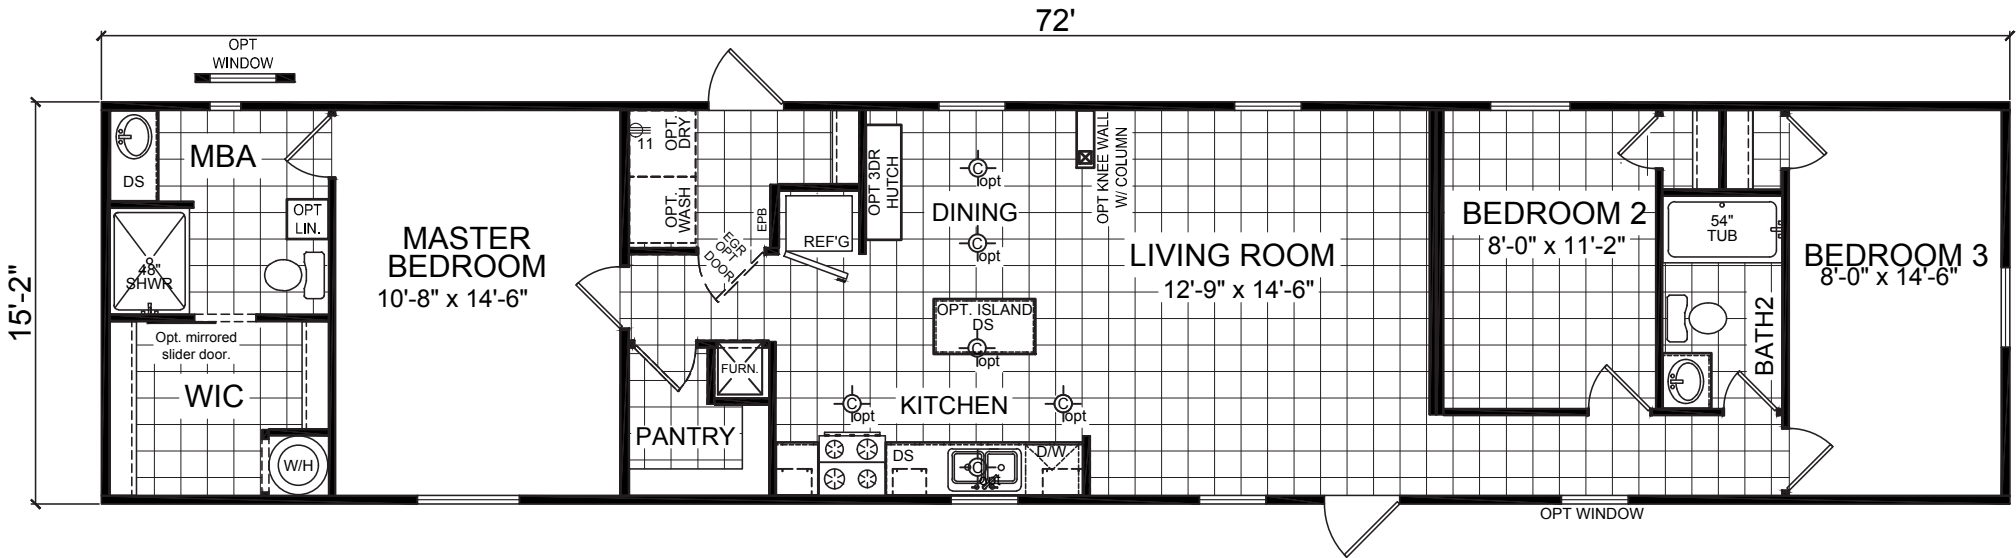

# Benbrook

Champion Select Series

3 Bedroom, 2 Bath  
Approx. 1,092 Sq. Ft.

Last Updated: 10-10-17

501A S. Burleson Blvd.,  
Burleson, TX 76028

I authorize Factory Expo to build my house, per this plan.

X \_\_\_\_\_