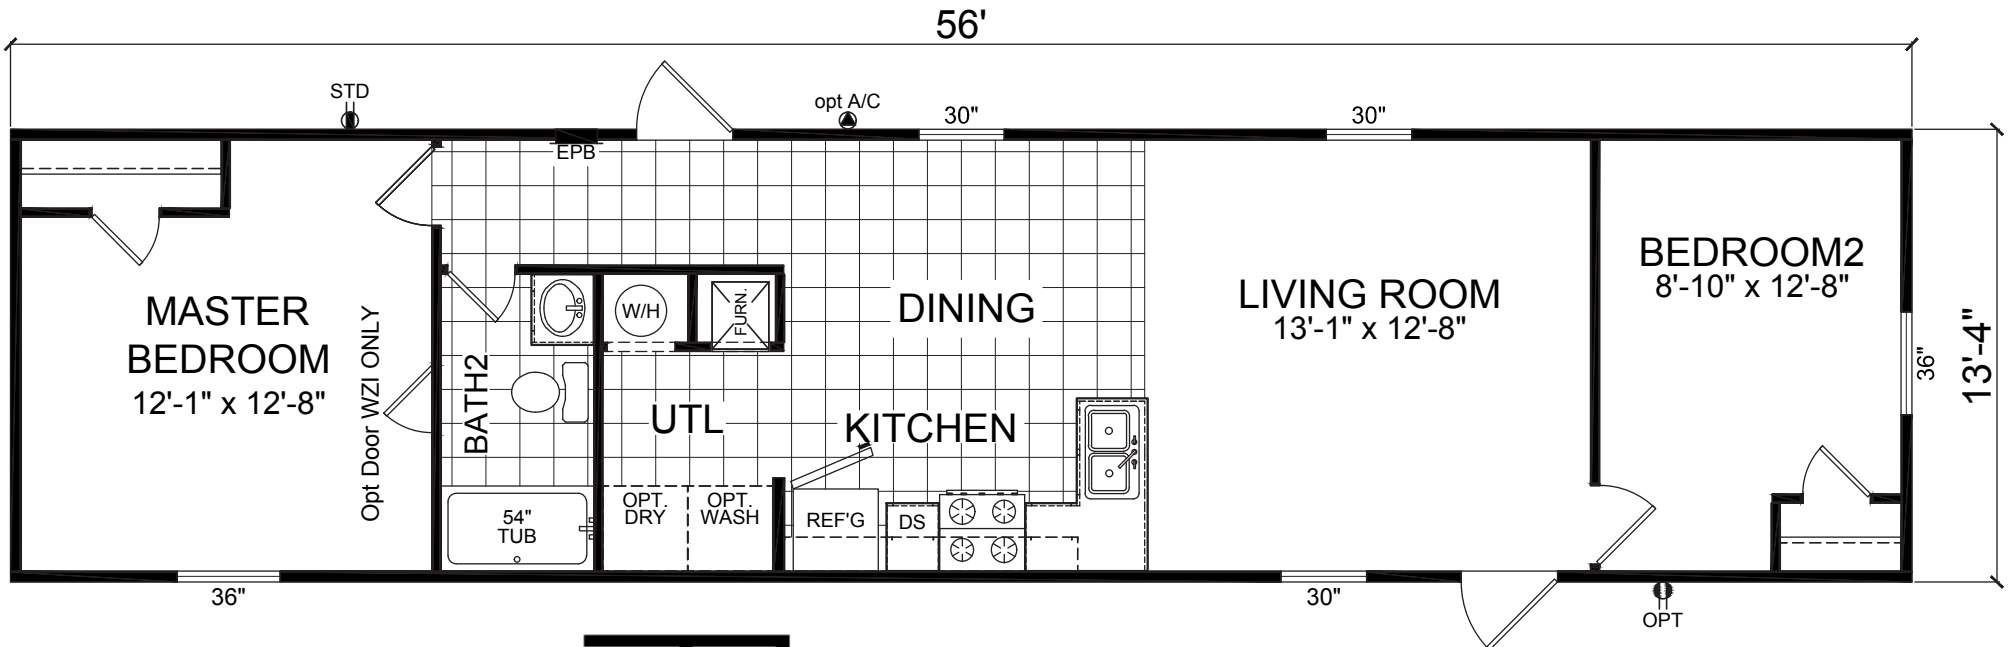

Bowie

Redman Classic Series, Single Section

2 Bedroom, 1 Bath
Approx. 746 Sq. Ft.

Last Updated: 10-3-17

501A S. Burleson Blvd.,
Burleson, TX 76028

I authorize Factory Expo to build my house, per this plan.