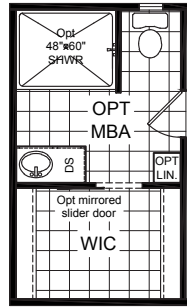

# Raven

Champion Select Series

3 Bedroom, 2 Bath  
Approx. 1,152 Sq. Ft.

Last Updated: 10-10-17

OPT RAISED BAR

501A S. Burlison Blvd.,  
Burlison, TX 76028

I authorize Factory Expo to build my house, per this plan.