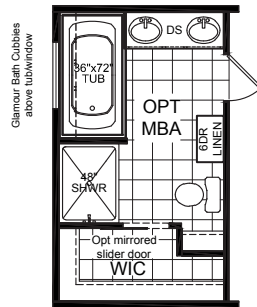

# Raven

Champion Select Series

3 Bedroom, 2 Bath  
Approx. 1,152 Sq. Ft.

Last Updated: 10-10-17

OPT RAISED BAR

501A S. Burlison Blvd.,  
Burlison, TX 76028

I authorize Factory Expo to build my house, per this plan.