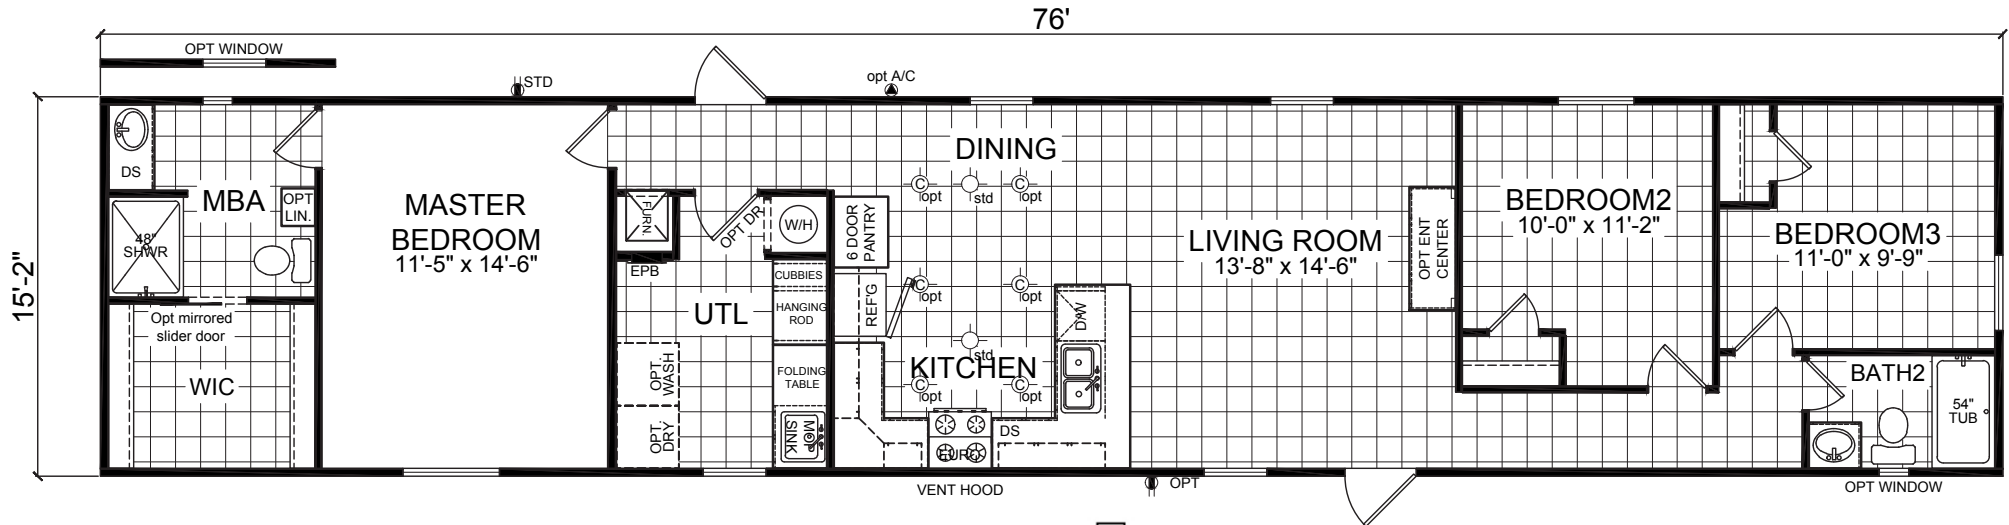

# Raven

Champion Select Series

3 Bedroom, 2 Bath  
Approx. 1,152 Sq. Ft.

Last Updated: 10-10-17

OPT RAISED BAR

501A S. Burlison Blvd.,  
Burlison, TX 76028

I authorize Factory Expo to build my house, per this plan.