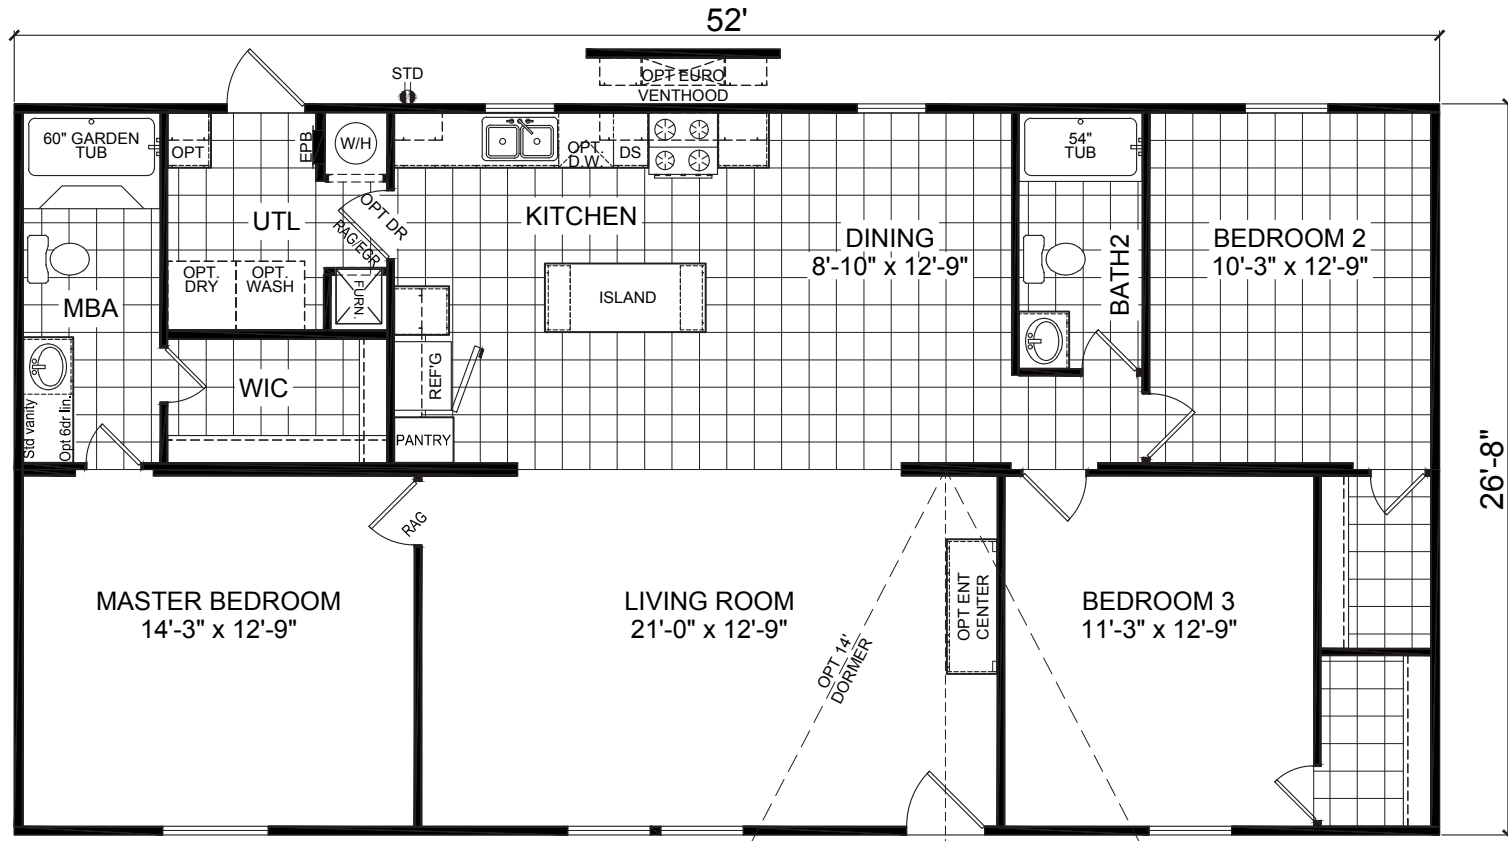

San Saba

Redman Classic Series, Multi-Section

Factory Expo
 "Factory Direct Pricing" HOME CENTERS

3 Bedrooms, 2 Baths
 Approx. 1,386 Sq. Ft.

Last Updated: 6-4-19

501A S. Burleson Blvd.,
 Burleson, TX 76028