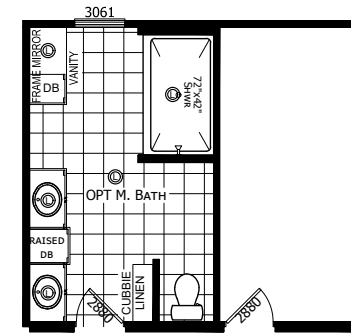

Meadowcrest

Champion Select Series

3 Bedrooms, 2 Baths
Approx. 1,699 Sq. Ft.

Last Updated: 4-10-20

NOTE:
FLOORPLAN SUBJECT TO MINOR
CHANGE WITHOUT NOTICE.

501A S. Burleson Blvd.,
Burleson, TX 76028

I authorize Factory Expo to build my house, per this plan.