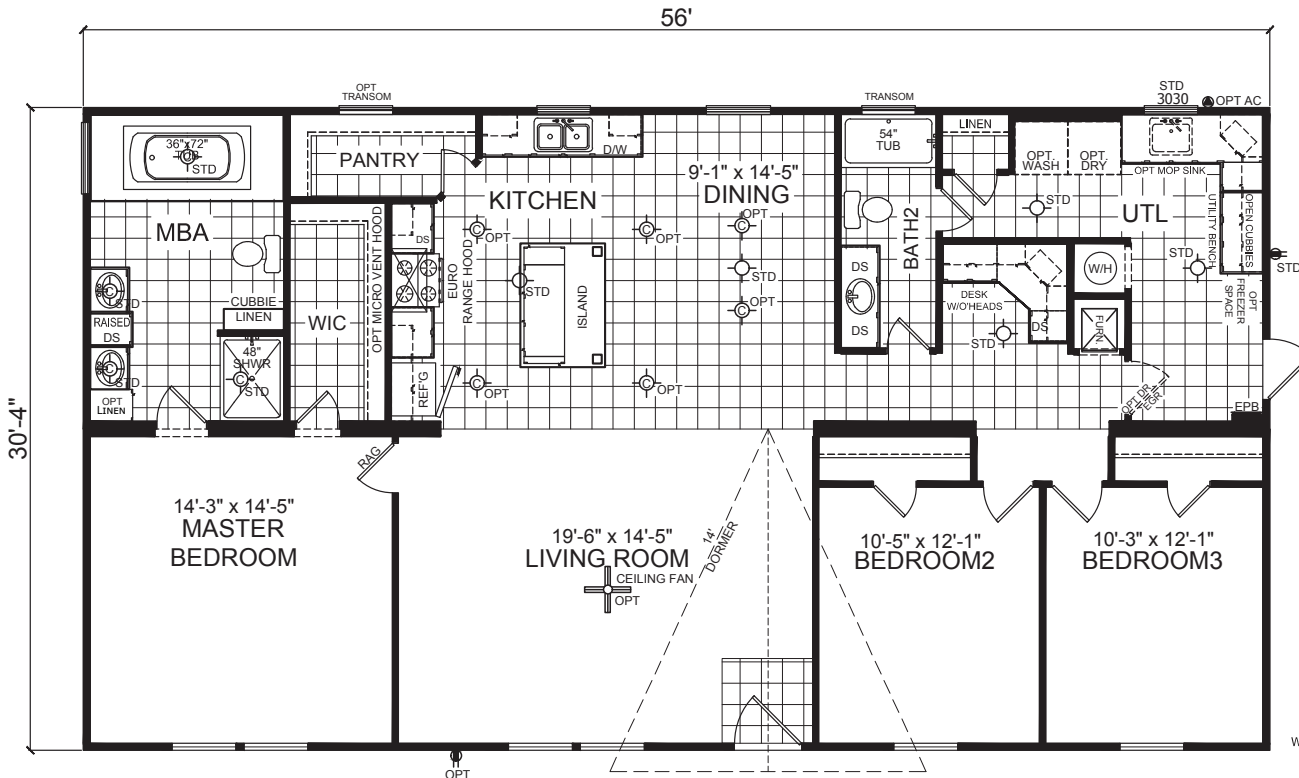

# Meadowcrest

Champion Select Series

3 Bedroom, 2 Bath  
Approx. 1,699 Sq. Ft.

Last Updated: 4-23-18

NOTE:  
FLOORPLAN SUBJECT TO MINOR  
CHANGE WITHOUT NOTICE.

501A S. Burleson Blvd.,  
Burleson, TX 76028