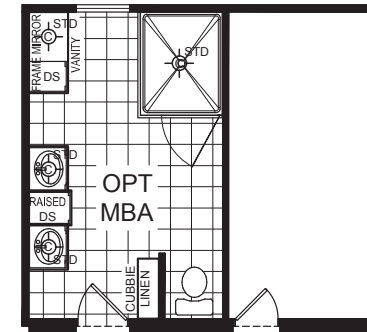

# Meadowcrest

Champion Select Series

3 Bedroom, 2 Bath  
Approx. 1,699 Sq. Ft.

Last Updated: 4-23-18

NOTE:  
FLOORPLAN SUBJECT TO MINOR  
CHANGE WITHOUT NOTICE.

501A S. Burleson Blvd.,  
Burleson, TX 76028