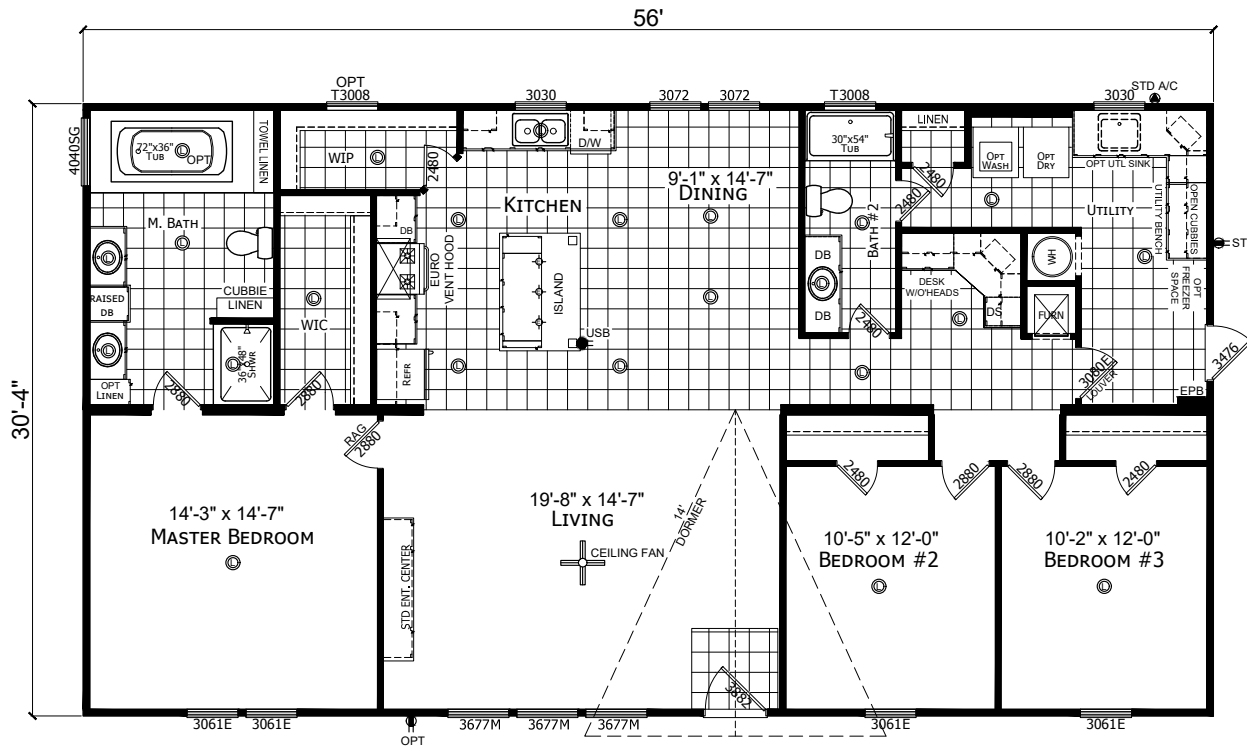

Meadowcrest

Champion Select Series

3 Bedrooms, 2 Baths
Approx. 1,699 Sq. Ft.

Last Updated: 4-10-20

NOTE:
FLOORPLAN SUBJECT TO MINOR
CHANGE WITHOUT NOTICE.

501A S. Burleson Blvd.,
Burleson, TX 76028

I authorize Factory Expo to build my house, per this plan.