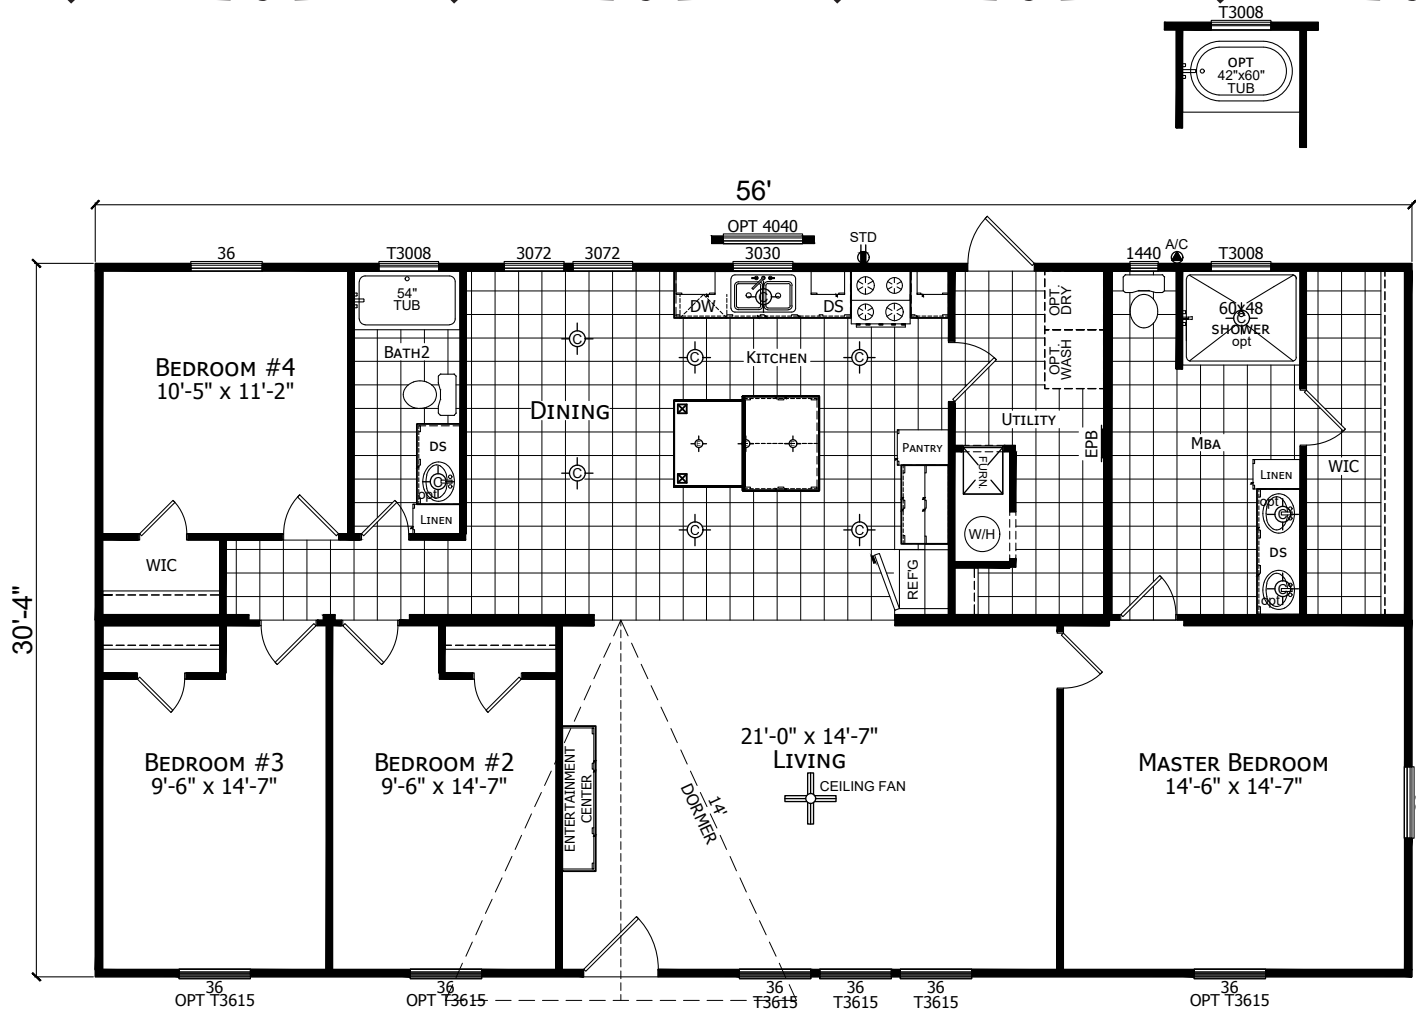

# Texana

Redman New Moon Series, Multi-Section

# Factory Expo

"Factory Direct Pricing" HOME CENTERS

4 Bedrooms, 2 Baths  
Approx. 1,698 Sq. Ft.

Last Updated: 10-18-18

501A S. Burleson Blvd.,  
Burleson, TX 76028

I authorize Factory Expo to build my house, per this plan.