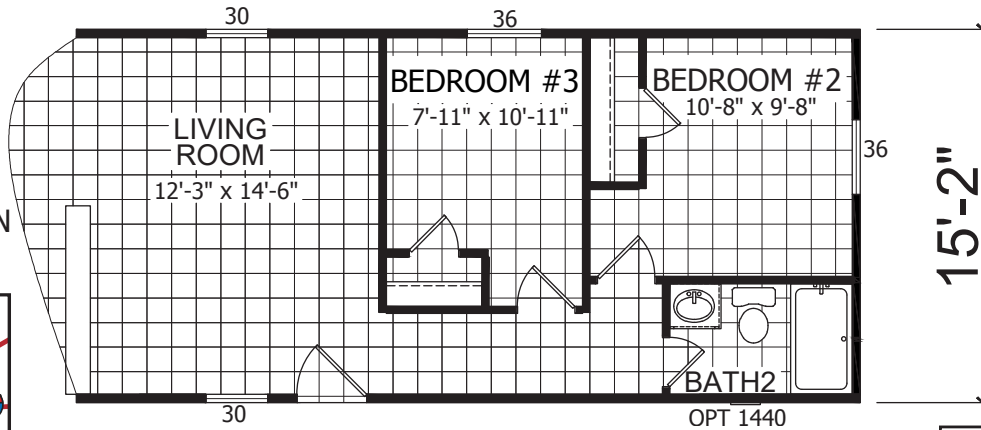

# Lester

Champion Select Series

2 Bedrooms, 2 Baths  
Approx. 910 Sq. Ft.

Last Updated: 10-15-18

60" SHOWER  
OPTION

14

3 BEDROOM OPTION

501A S. Burleson Blvd.,  
Burleson, TX 76028