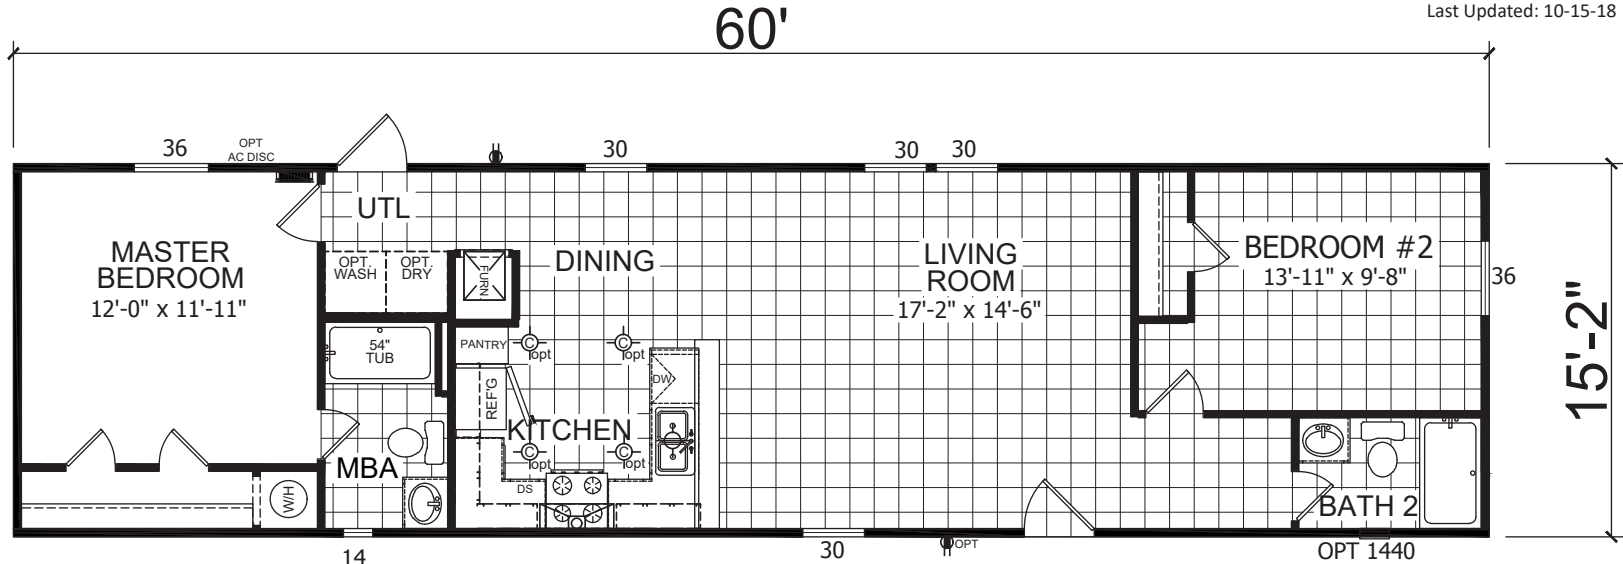

# Lester

Champion Select Series

2 Bedrooms, 2 Baths  
Approx. 910 Sq. Ft.

Last Updated: 10-15-18

60" SHOWER  
OPTION

14

3 BEDROOM OPTION

501A S. Burleson Blvd.,  
Burleson, TX 76028