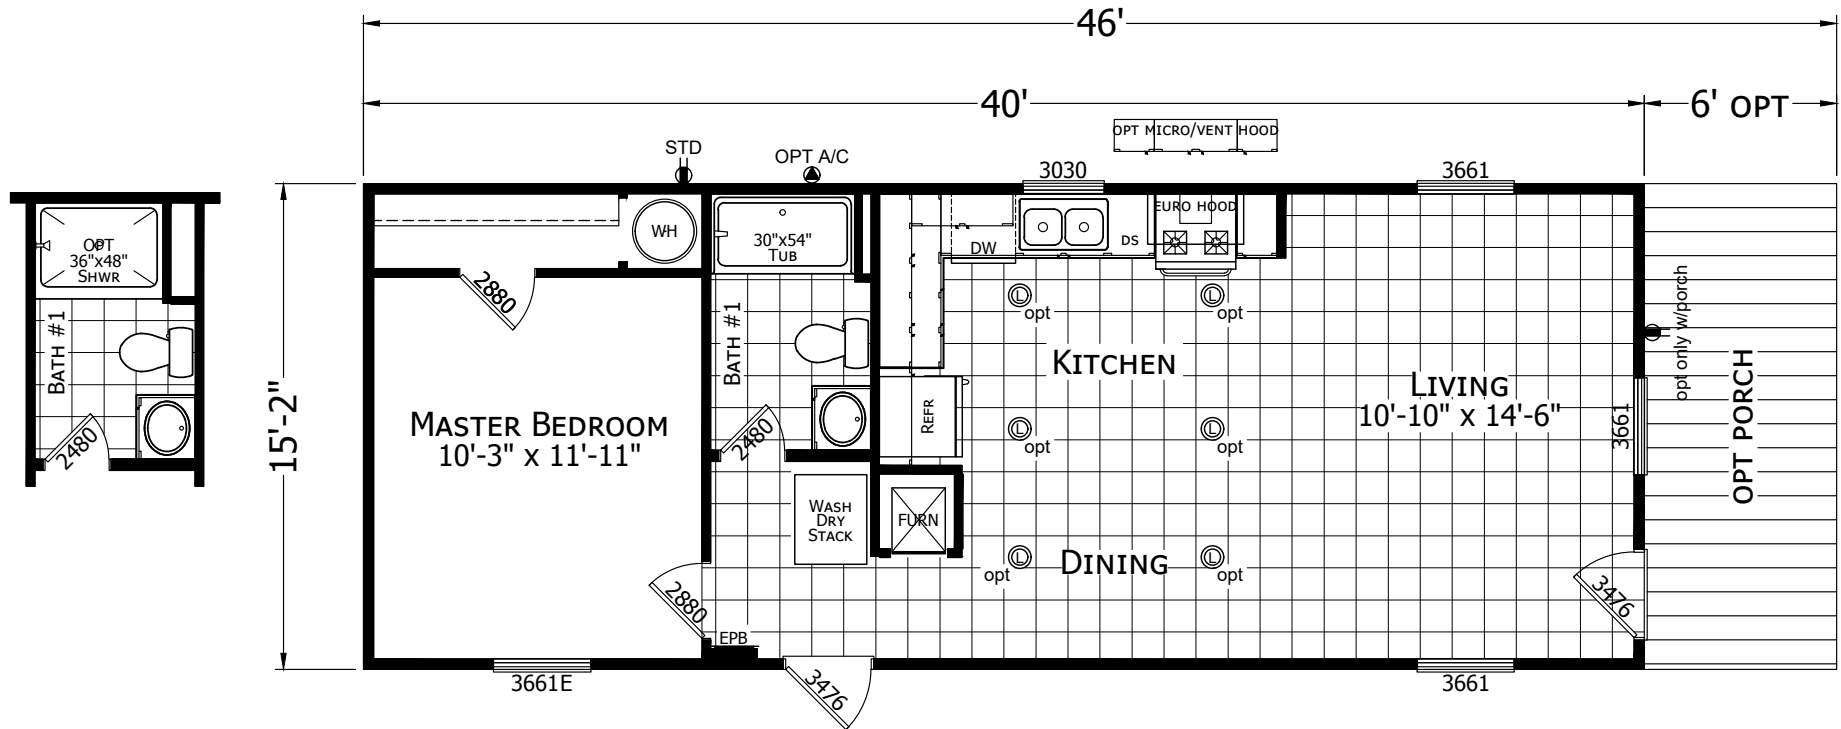

Rochelle

Champion Select Series

Factory Expo

"Factory Direct Pricing" HOME CENTERS

1 Bedroom, 1 Bath
Approx. 606 Sq. Ft.

Last Updated: 6-11-19

501A S. Burleson Blvd.,
Burleson, TX 76028

I authorize Factory Expo to build my house, per this plan.