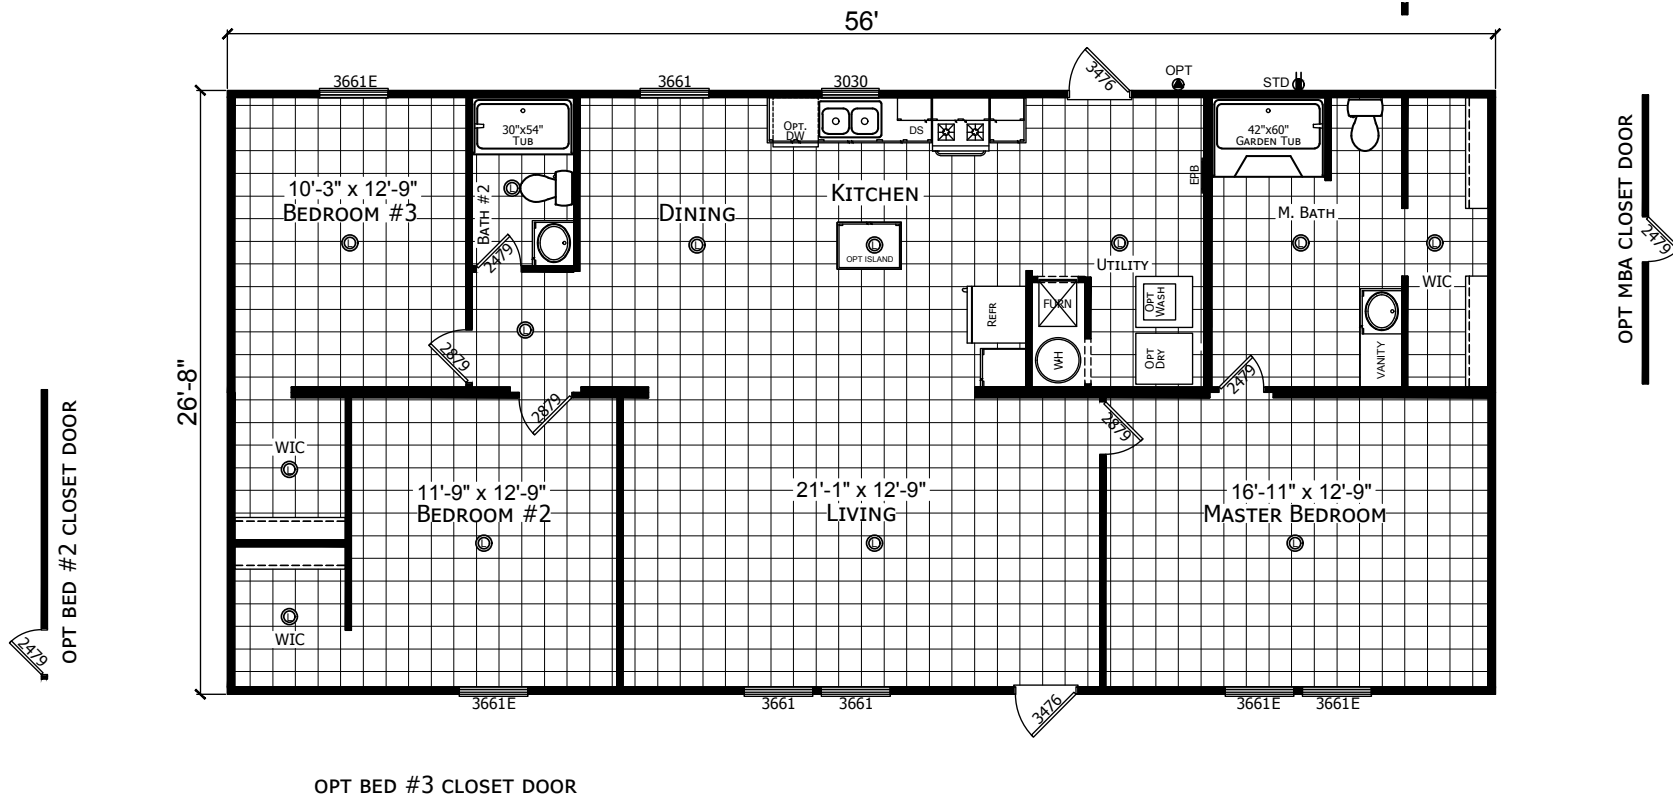

Vintner

Redman Advantage Series, Multi-Section

Factory Expo

"Factory Direct Pricing" HOME CENTERS

3 Bedroom, 2 Bath
Approx. 1,493 Sq. Ft.

Last Updated: 9-27-19

501A S. Burleson Blvd.,
Burleson, TX 76028

I authorize Factory Expo to build my house, per this plan.