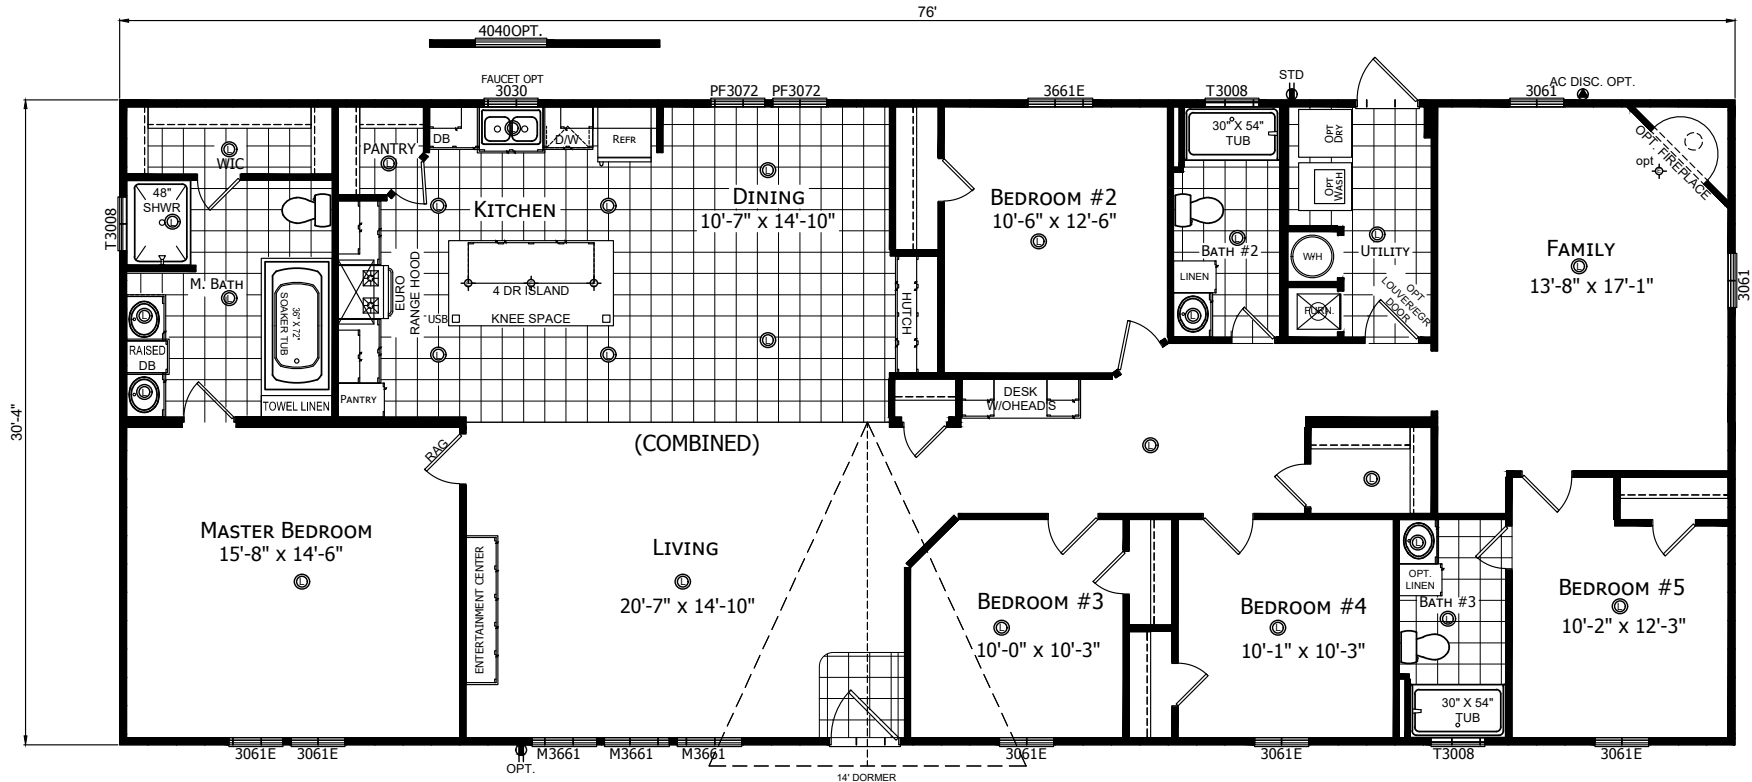

Bailey

Champion Select Series

Factory Expo

"Factory Direct Pricing" HOME CENTERS

5 Bedrooms, 3 Baths
Approx. 2,305 Sq. Ft.

Last Updated: 4-10-20

501A S. Burleson Blvd.,
Burleson, TX 76028

I authorize Factory Expo to build my house, per this plan.