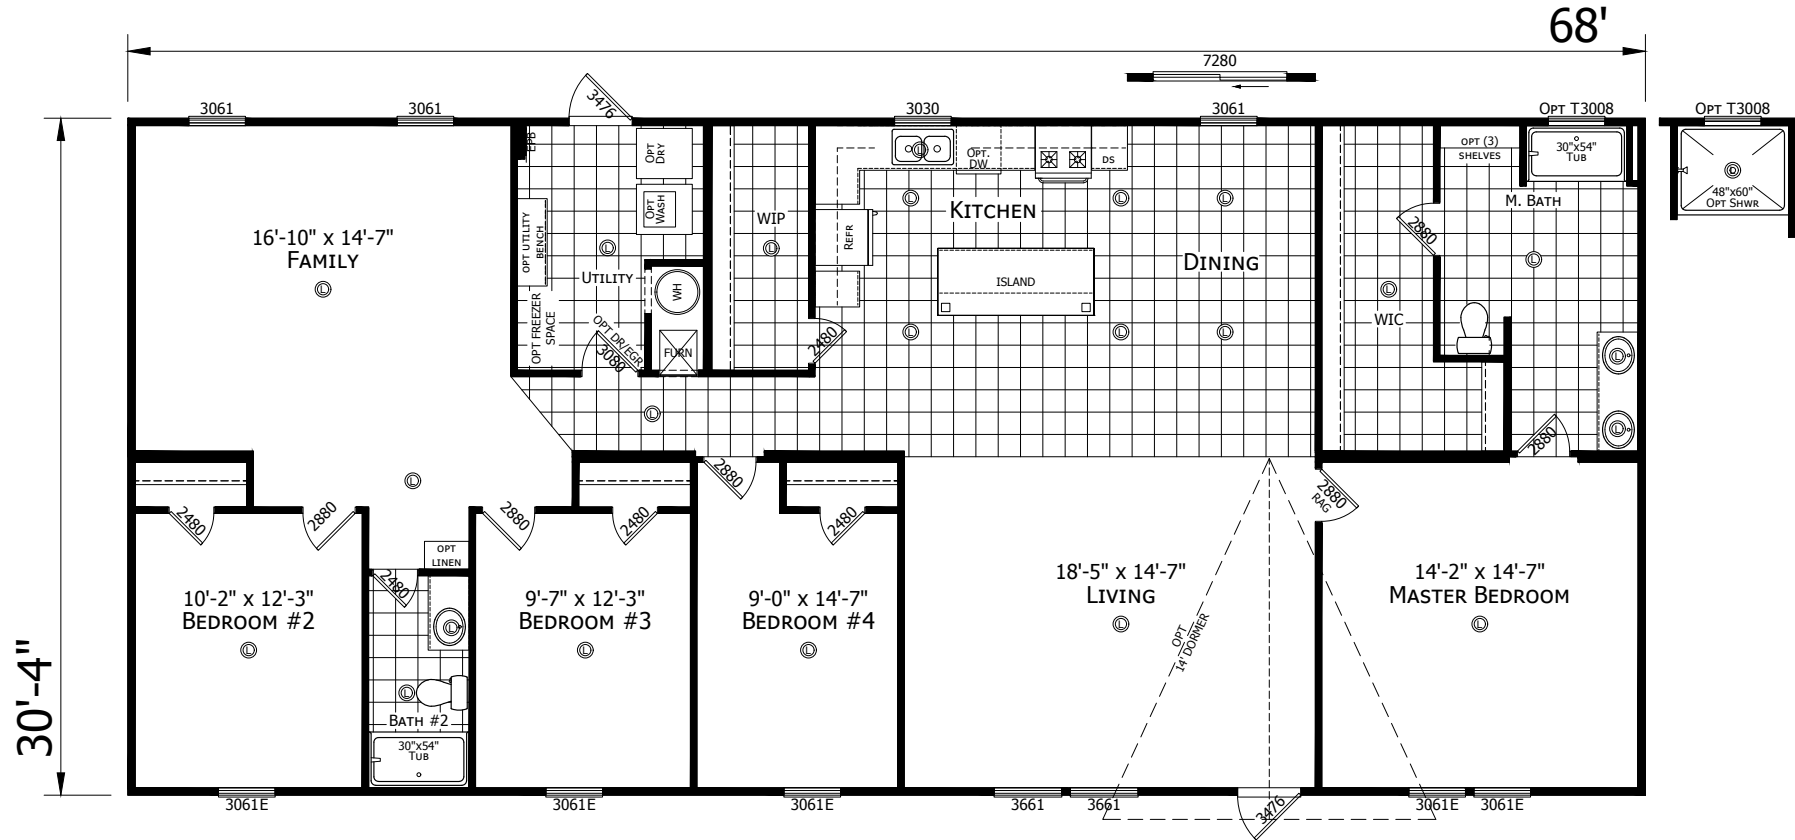

Groveton

Redman Classic Series, Multi-Section

Factory Expo
 "Factory Direct Pricing" HOME CENTERS

4 Bedrooms, 2 Baths
 Approx. 2,063 Sq. Ft.

Last Updated: 1-16-20

501A S. Burleson Blvd.,
 Burleson, TX 76028