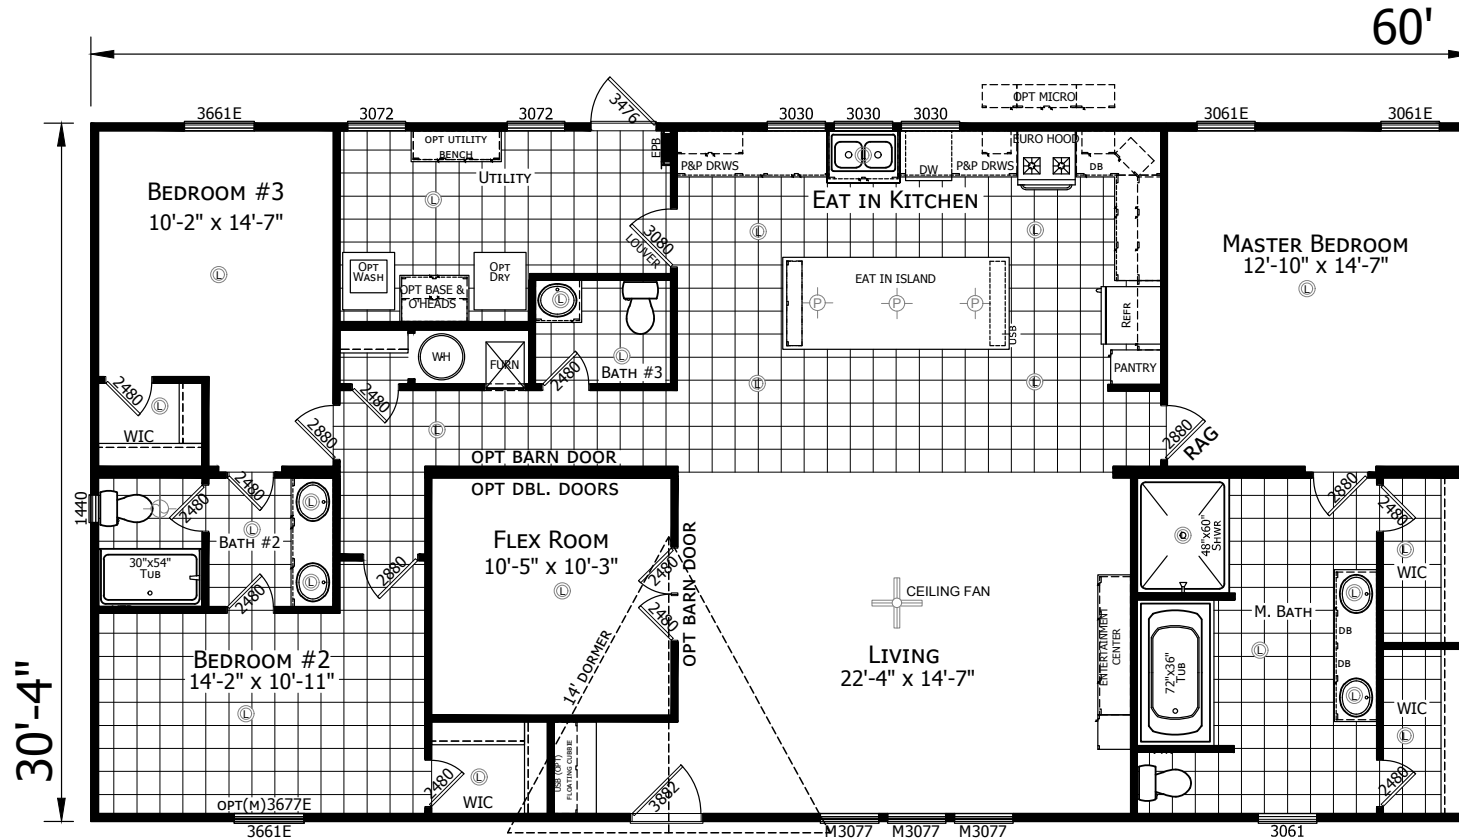

Pitkin

Redman New Moon Series, Multi-Section

Factory Expo

"Factory Direct Pricing" HOME CENTERS

3 Bedrooms, 2 Baths
Approx. 1,820 Sq. Ft.

Last Updated: 1-16-20

501A S. Burleson Blvd.,
Burleson, TX 76028

I authorize Factory Expo to build my house, per this plan.