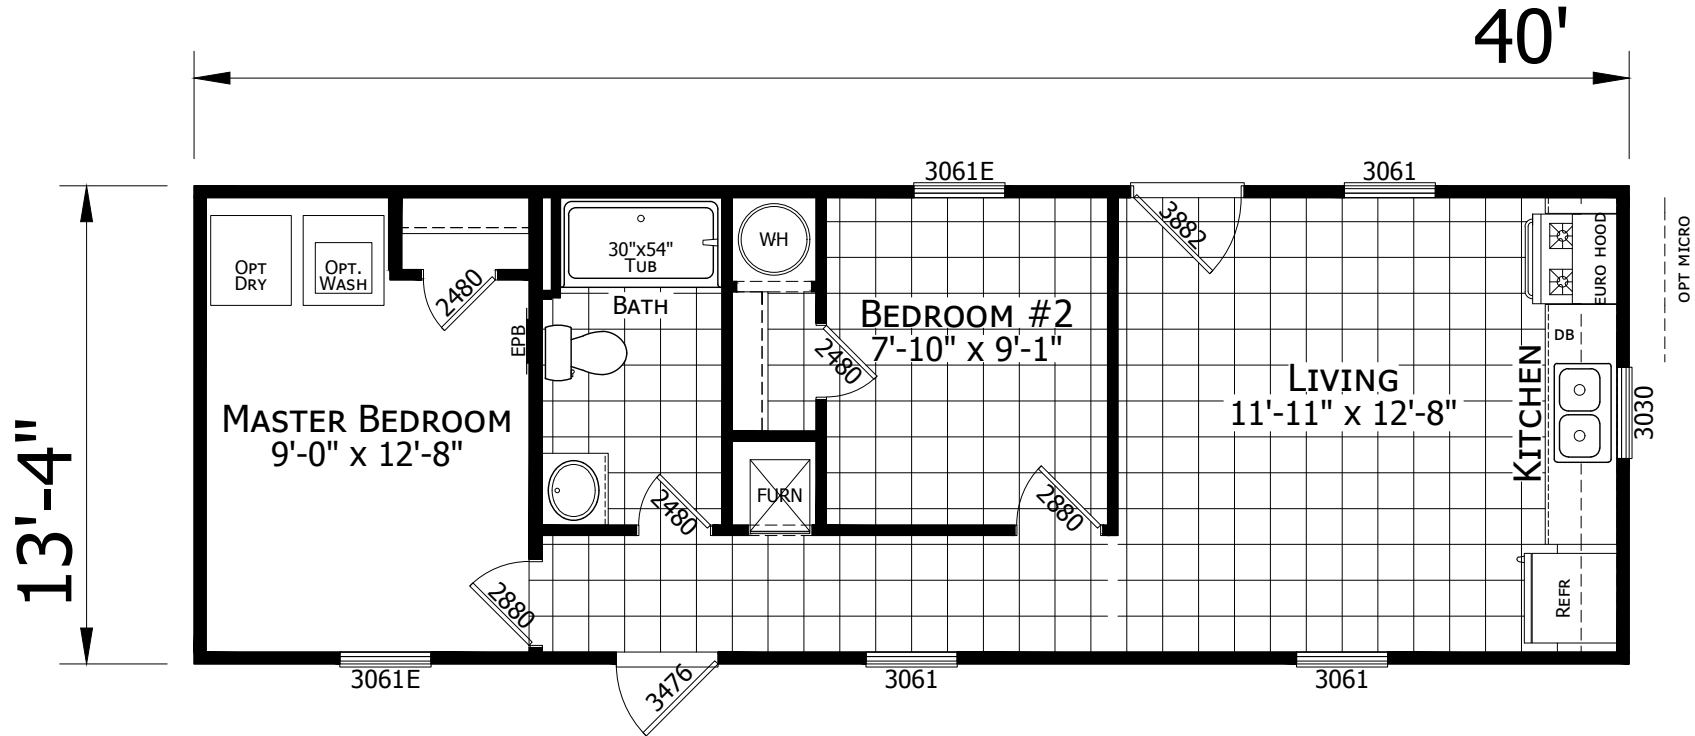

Thrifty 2

Champion Select Series

2 Bedrooms, 1 Bath
Approx. 533 Sq. Ft.

Last Updated: 6-24-20

501A S. Burleson Blvd.,
Burleson, TX 76028

I authorize Factory Expo to build my house, per this plan.

X _____

Customer Signature/Date