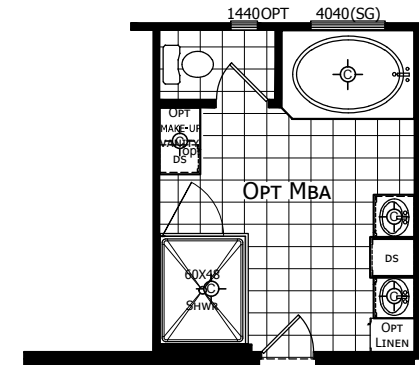

Cambric

Champion Select Series - Multi Section

1,577 SQ. FT. (Approximate) 3 Bedroom, 2 Bath

Last Updated: 2-1-21

FACTORY EXPO HOME CENTERS
501A S. Burleson Blvd.
Burleson, TX 76028

FactoryDirectTexas.com | 1-800-965-3721