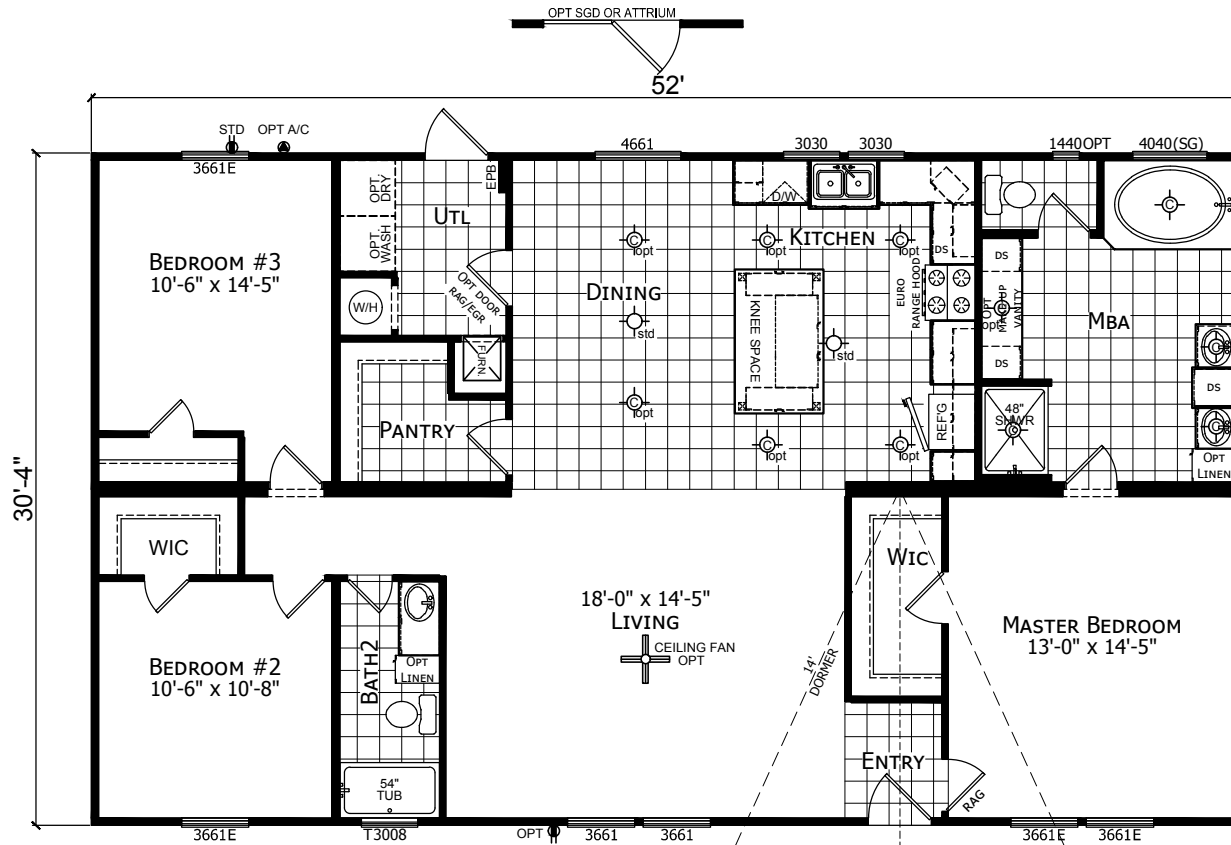

Cambric

Champion Select Series - Multi Section

1,577 SQ. FT. (Approximate) 3 Bedroom, 2 Bath

Last Updated: 2-1-21

FACTORY EXPO HOME CENTERS
501A S. Burleson Blvd.
Burleson, TX 76028

FactoryDirectTexas.com | 1-800-965-3721