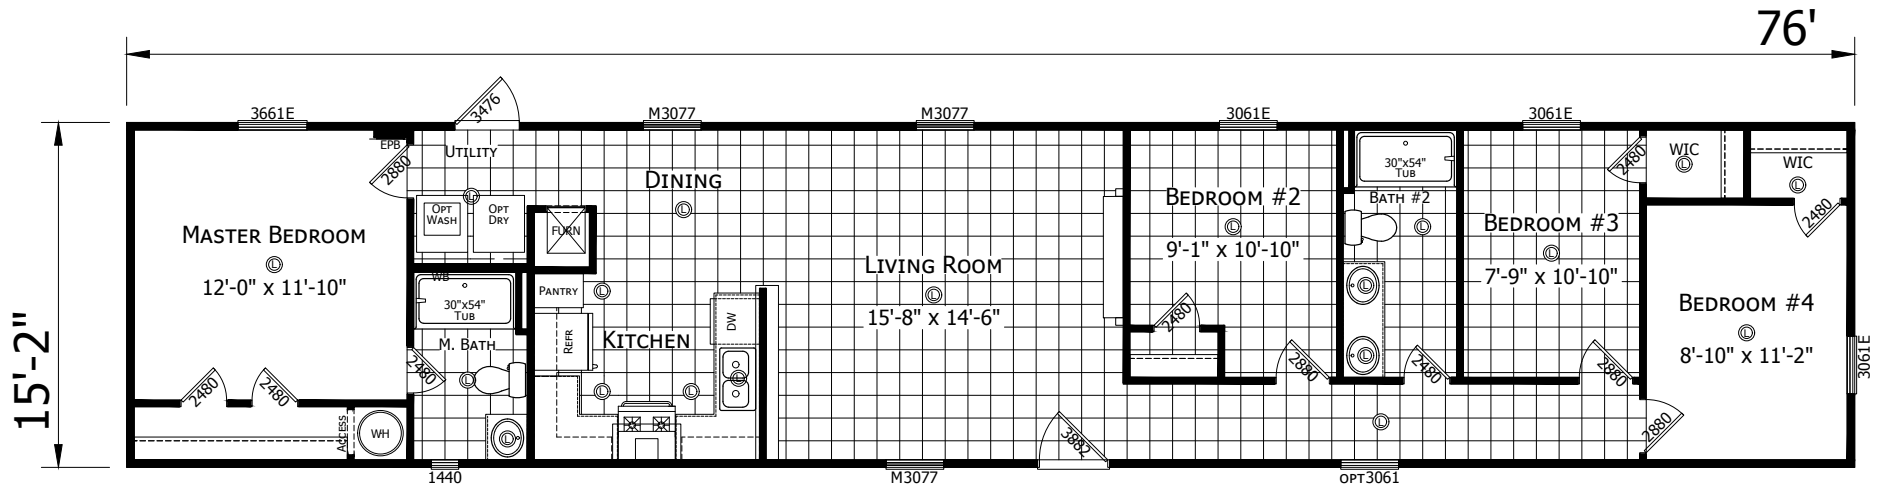

Canova

Champion Select Series - Single Section

1,153 SQ. FT. (Approximate) 4 Bedroom, 2 Bath

Last Updated: 7-19-21

FACTORY EXPO HOME CENTERS
 501A S. Burlison Blvd.
 Burleson, TX 76028

FactoryDirectTexas.com | 1-800-965-3721