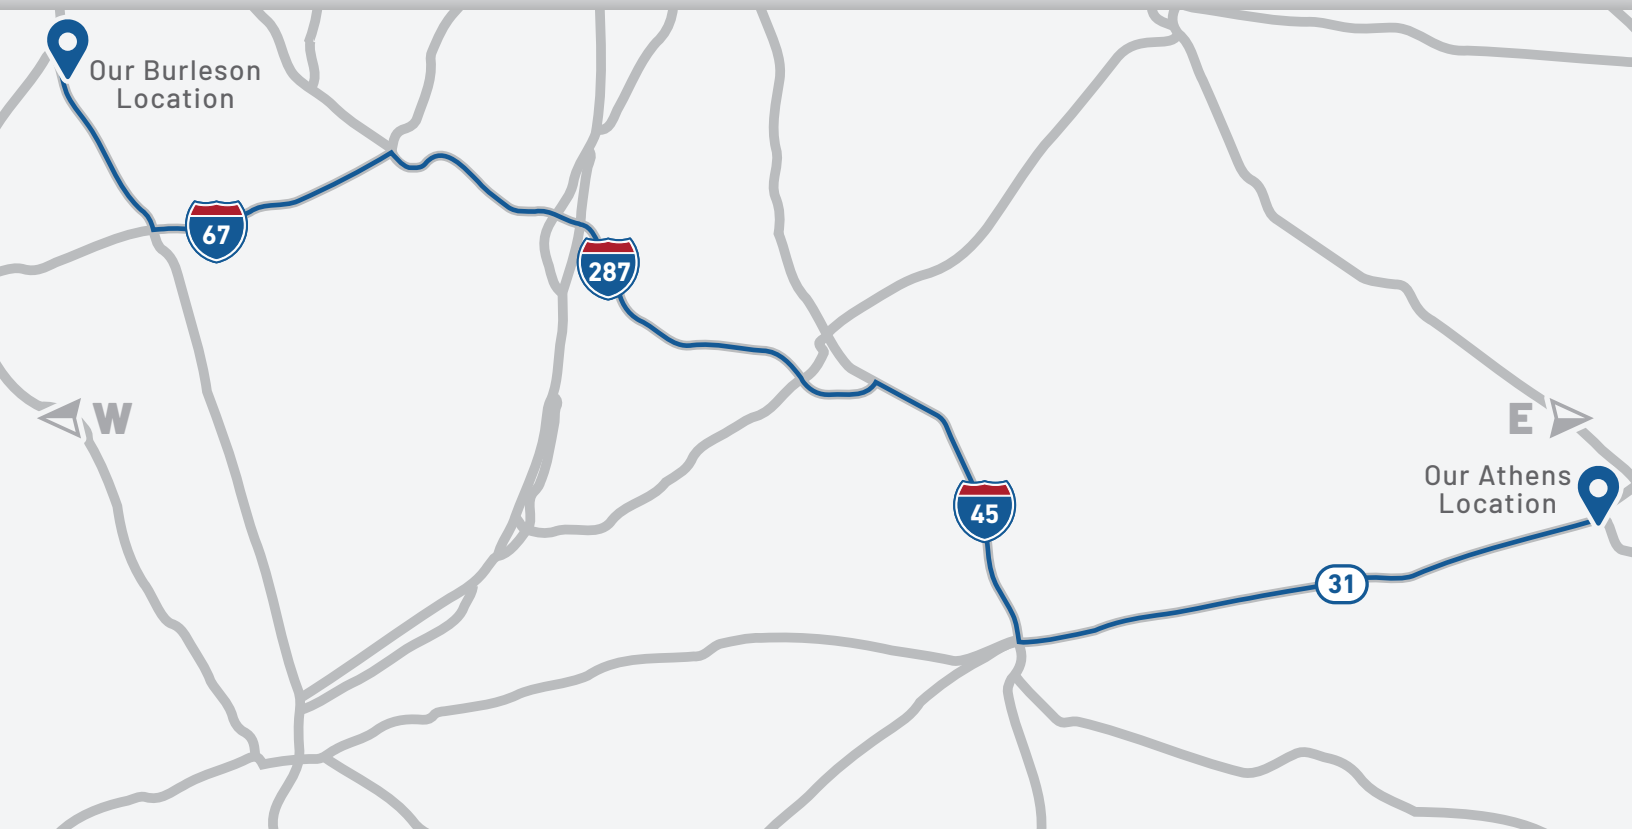

THANKS FOR VISITING!

CHAMPION®  
HOMES CENTER

501 S. Burleson Blvd  
Burleson, TX 76028

MobileHomesTexas.com

# LOOKING FOR A PARK MODEL? YOU'RE IN LUCK!

Our sister Champion store has the largest selection of Park Models in the state and still with Factory Direct Pricing!

GET DIRECTIONS:

CHAMPION®  
HOMES CENTER

3401 W Corsicana Hwy  
Athens, Texas 75751

800.965.9693

Delivers to:  
TX, LA, AR, OK, MS & NM

TexasFactoryDirect.com